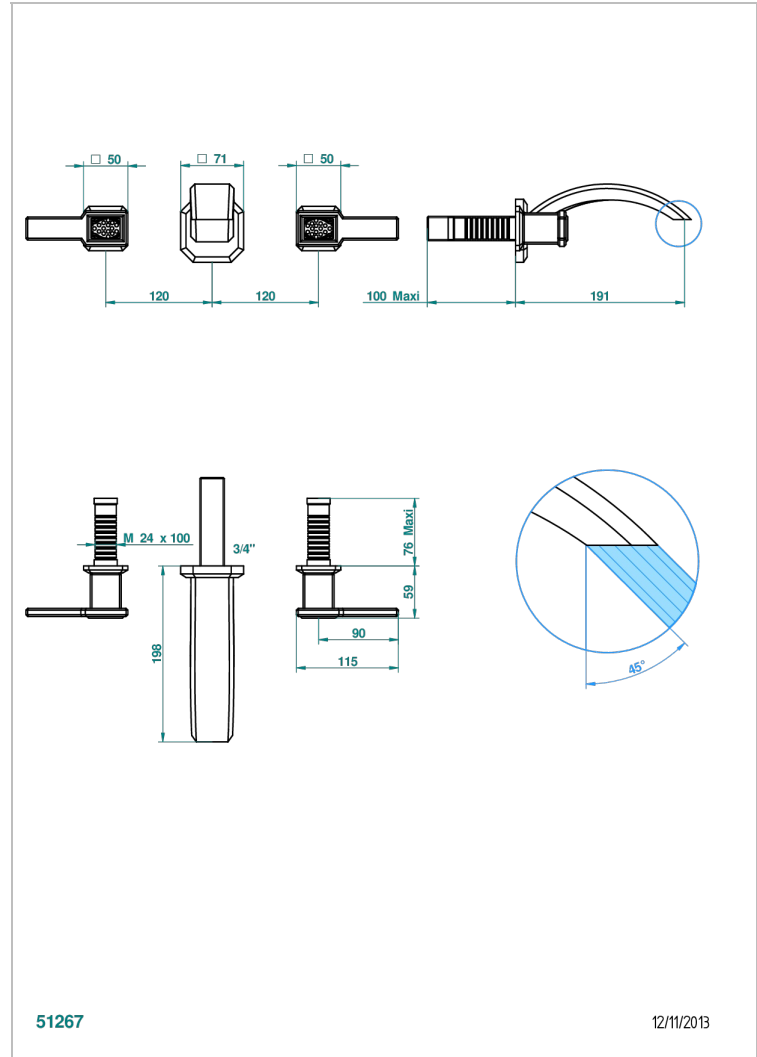

# METROPOLIS BLACK CRYSTAL WITH LEVER HANDLES

A2M-41GB

Trim for wall mounted 3-hole bath set only

51267

12/11/2013

## CHARACTERISTIC

- Métropolis Black crystal with lever handles
- Trim for wall mounted 3-hole bath set only

## RELATED SKU'S

- Ref. G00-40AM/US Rough parts for wall set (one counter clockwise and one clockwise cartridges)