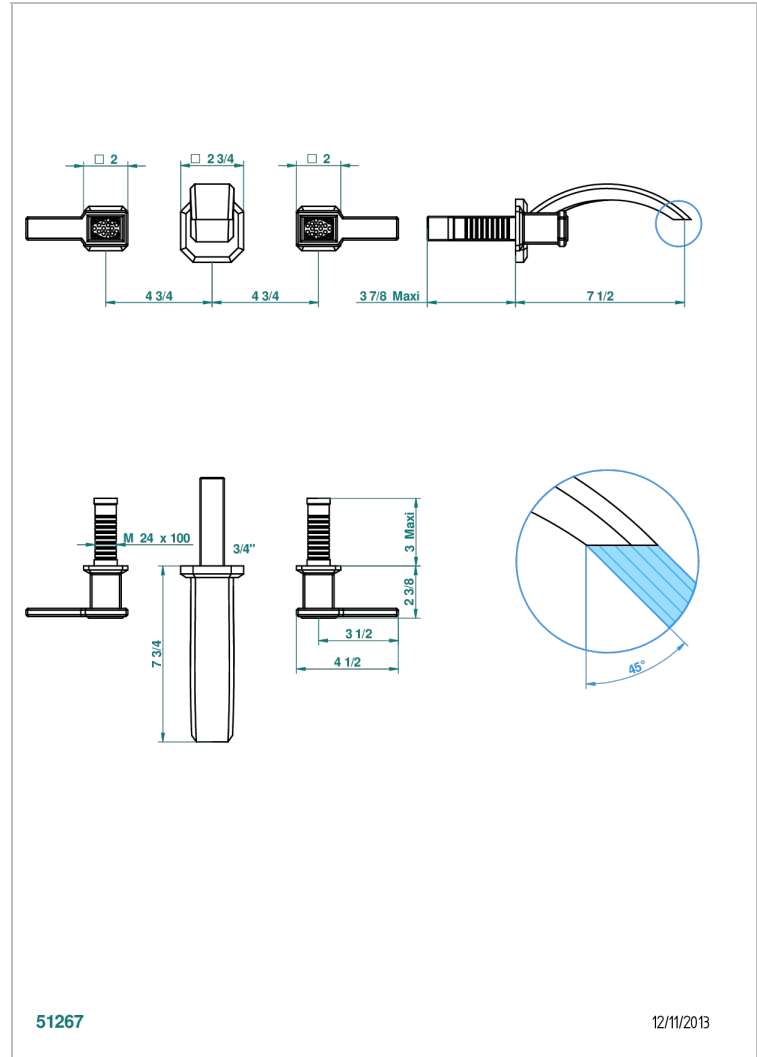

METROPOLIS BLACK CRYSTAL WITH LEVER HANDLES

A2M-41GB

Trim for wall mounted 3-hole bath set only

51267

12/11/2013

CHARACTERISTIC

- Métropolis Black crystal with lever handles
- Trim for wall mounted 3-hole bath set only

RELATED SKU'S

- Ref. G00-40AM/US Rough parts for wall set (one counter clockwise and one clockwise cartridges)

AVAILABLE FINITIONS

Black ceram - D30
Blush PVD - H62
Brass color PVD - H49
Brown bronze color PVD - F33
Chrome polished - A02
Chrome polished / gold polished - G02

Matt nickel color PVD - H56
Nickel antique / Sovereign - H28
Nickel color PVD - H55
Nickel polished - B01
Soft gold - F30
Soft matt gold - F31

Umber PVD - H66