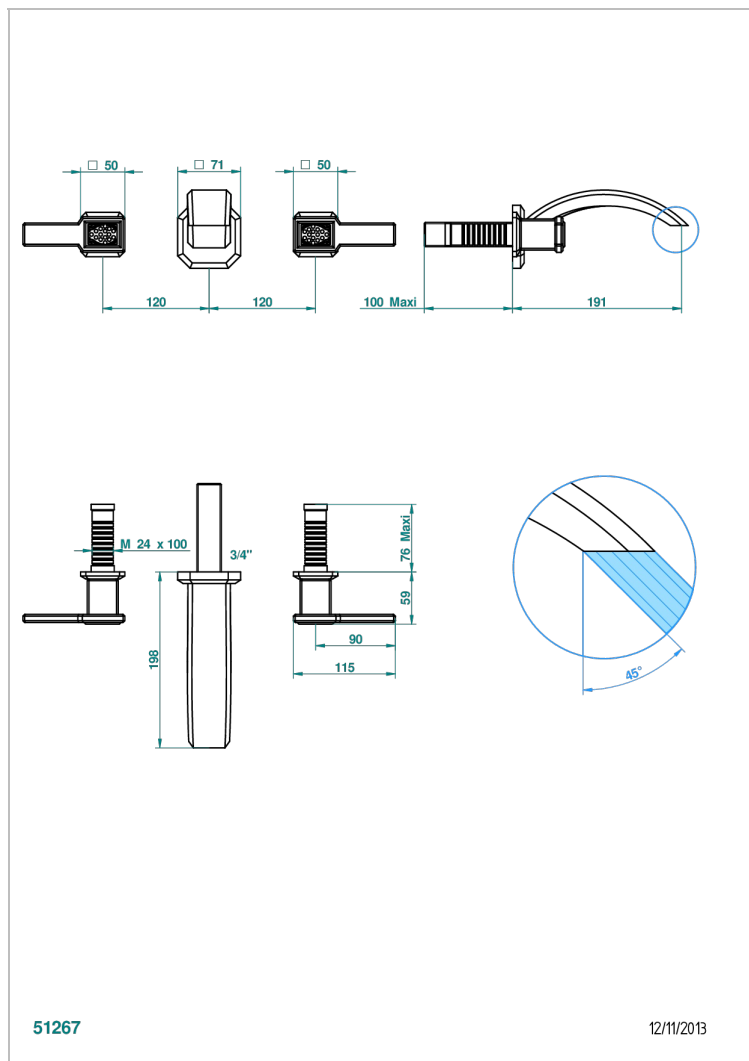

METROPOLIS BLACK CRYSTAL WITH LEVER

A2M-41GB

Trim only for wall mounted 3-hole bath mixer

CHARACTERISTIC

- Métropolis Black crystal with lever
- Trim only for wall mounted 3-hole bath mixer

RELATED SKU'S

- Ref. G00-40AC Rough parts for wall mounted 3 hole mixer, cross handle version
- Ref. G00-40AM Rough parts for wall mounted 3 hole mixer, lever handle version