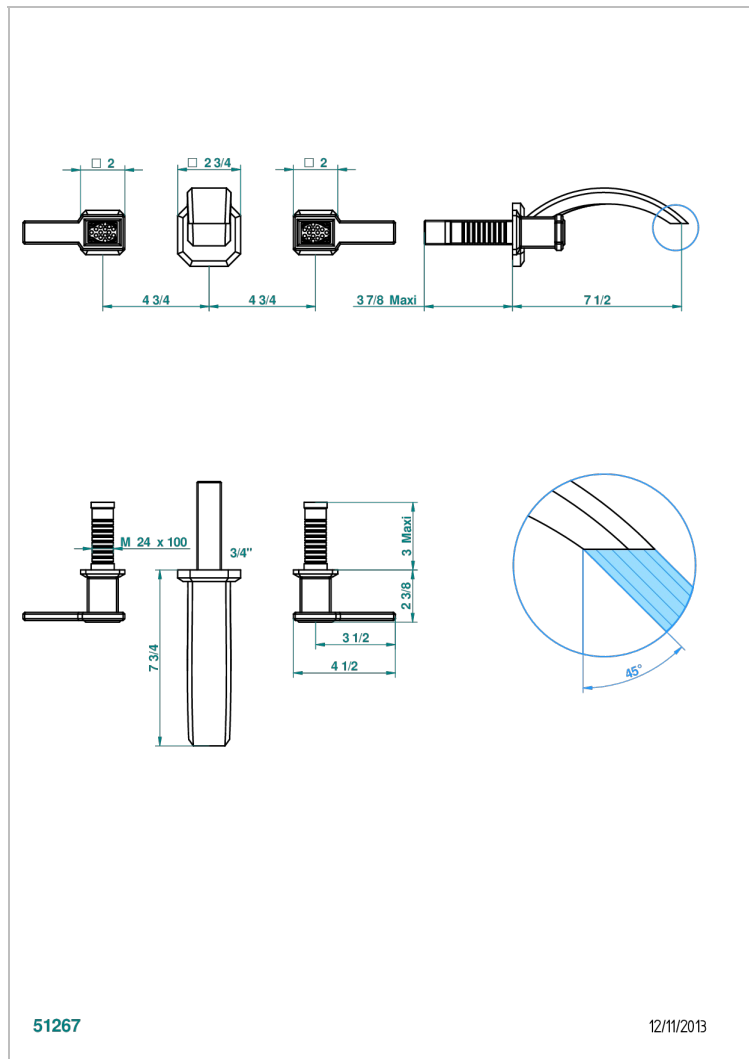

METROPOLIS BLACK CRYSTAL WITH LEVER

A2M-41GB

Trim only for wall mounted 3-hole bath mixer

CHARACTERISTIC

- Métropolis Black crystal with lever
- Trim only for wall mounted 3-hole bath mixer

RELATED SKU'S

- Ref. G00-40AC Rough parts for wall mounted 3 hole mixer, cross handle version
- Ref. G00-40AM Rough parts for wall mounted 3 hole mixer, lever handle version