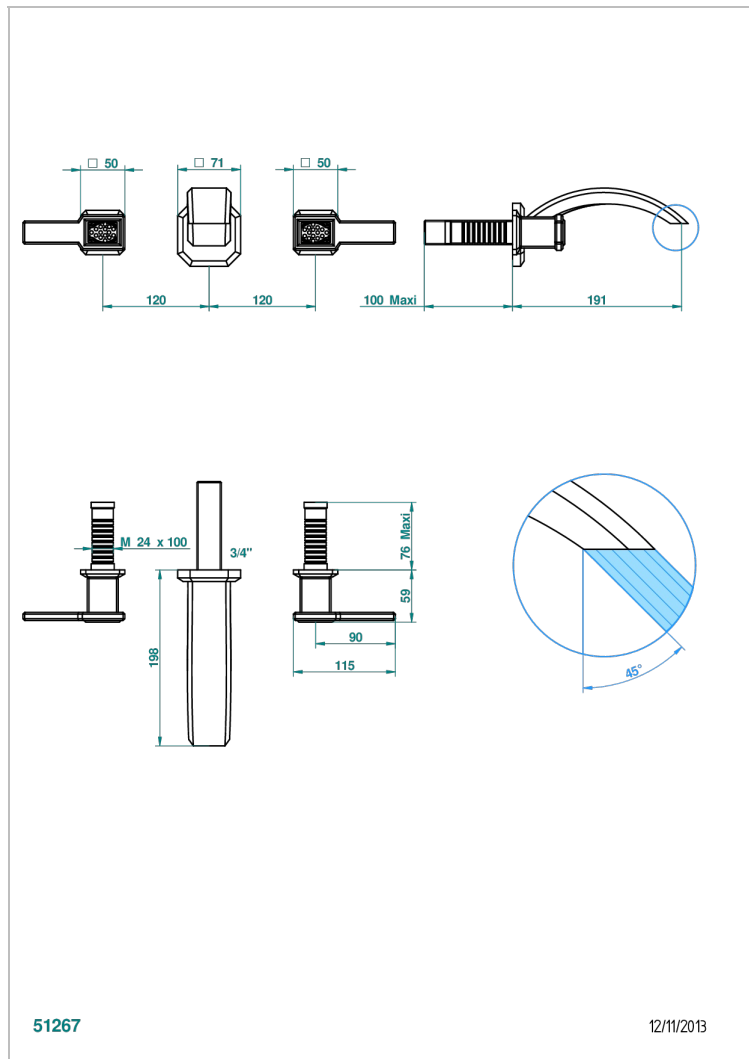

# METROPOLIS BLACK CRYSTAL WITH LEVER

A2M-41GB

Trim only for wall mounted 3-hole bath mixer

## CHARACTERISTIC

- Métropolis Black crystal with lever
- Trim only for wall mounted 3-hole bath mixer

## RELATED SKU'S

- Ref. G00-40AC Rough parts for wall mounted 3 hole mixer, cross handle version
- Ref. G00-40AM Rough parts for wall mounted 3 hole mixer, lever handle version