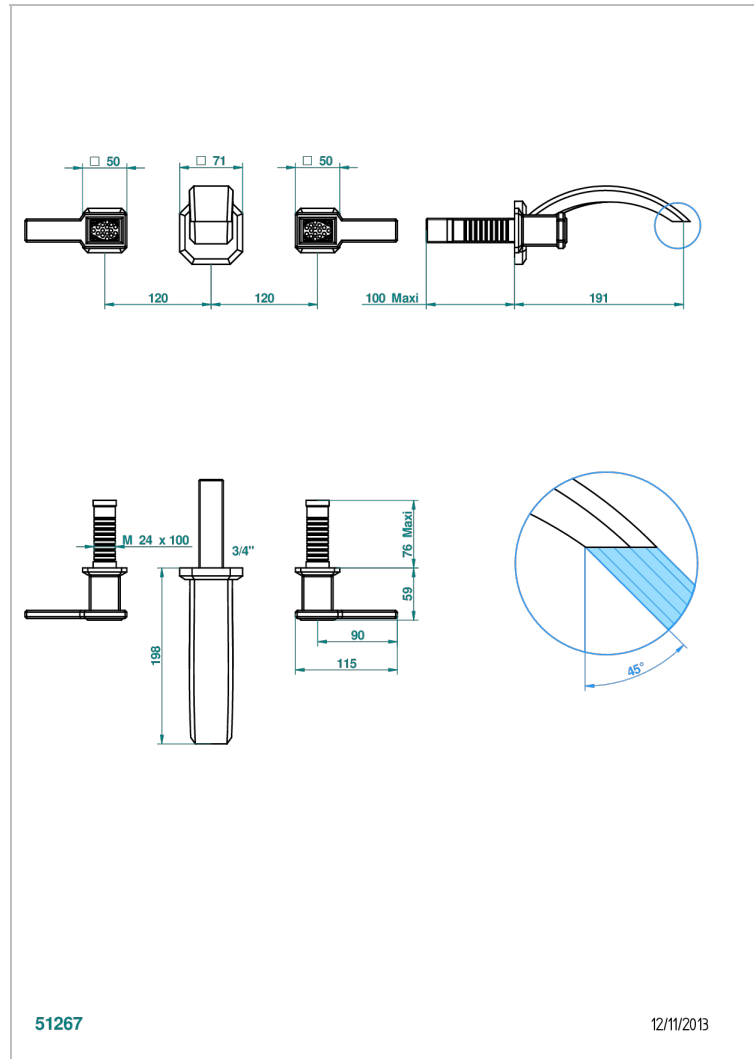

METROPOLIS BLACK CRYSTAL WITH LEVER HANDLES

A2M-40GBUS

Trim for wall mounted 3-hole lavatory set only

CHARACTERISTIC

- Métropolis Black crystal with lever handles
- Trim for wall mounted 3-hole lavatory set only

RELATED SKU'S

- Ref. G00-40AM/US Rough parts for wall set (one counter clockwise and one clockwise cartridges)

AVAILABLE FINITIONS

Black ceram - D30
Blush PVD - H62
Brass color PVD - H49
Brown bronze color PVD - F33
Chrome polished - A02
Chrome polished / gold polished - G02

Matt nickel color PVD - H56
Nickel antique / Sovereign - H28
Nickel color PVD - H55
Nickel polished - B01
Soft gold - F30
Soft matt gold - F31

Umber PVD - H66