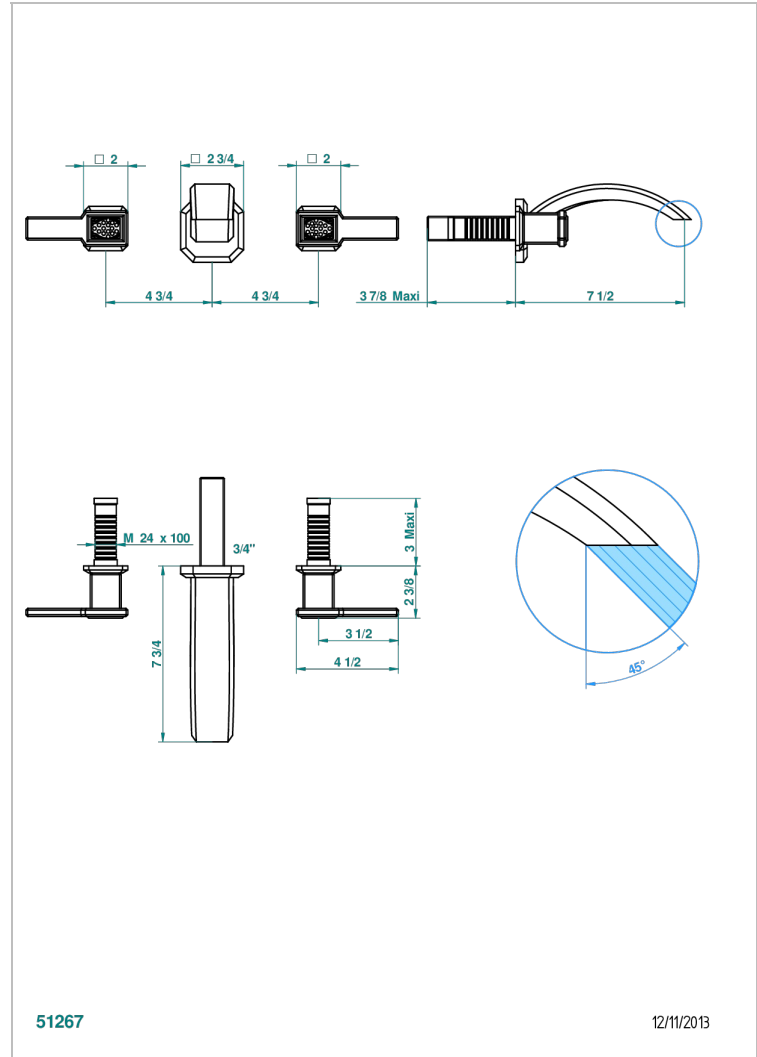

METROPOLIS BLACK CRYSTAL WITH LEVER HANDLES

A2M-40GBUS

Trim for wall mounted 3-hole lavatory set only

51267

12/11/2013

CHARACTERISTIC

- Métropolis Black crystal with lever handles
- Trim for wall mounted 3-hole lavatory set only

RELATED SKU'S

- Ref. G00-40AM/US Rough parts for wall set (one counter clockwise and one clockwise cartridges)

AVAILABLE FINITIONS

Black ceram - D30
Blush PVD - H62
Brass color PVD - H49
Brown bronze color PVD - F33
Chrome polished - A02
Chrome polished / gold polished - G02

Matt nickel color PVD - H56
Nickel antique / Sovereign - H28
Nickel color PVD - H55
Nickel polished - B01
Soft gold - F30
Soft matt gold - F31

Umber PVD - H66