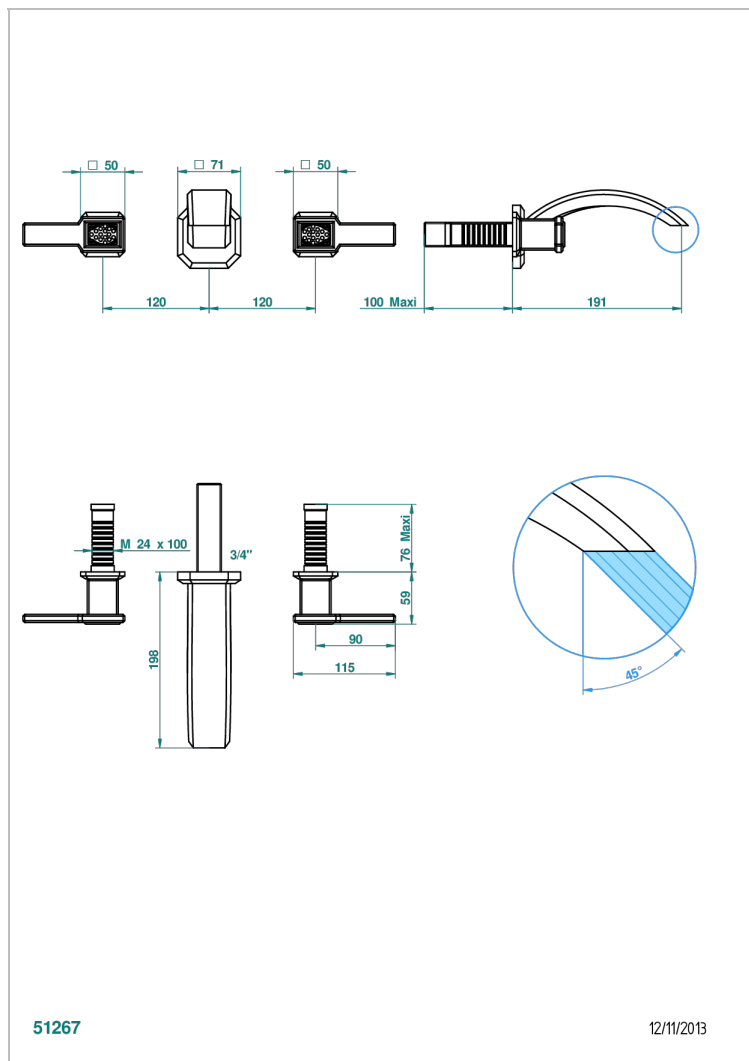

METROPOLIS BLACK CRYSTAL WITH LEVER

A2M-40GB

Trim only for wall mounted 3-hole basin mixer

CHARACTERISTIC

- Métropolis Black crystal with lever
- Trim only for wall mounted 3-hole basin mixer

RELATED SKU'S

- Ref. G00-40AC Rough parts for wall mounted 3 hole mixer, cross handle version
- Ref. G00-40AM Rough parts for wall mounted 3 hole mixer, lever handle version

AVAILABLE FINITIONS

Antique nickel - H28
Black ceram - D30
Blush PVD - H62
Brass color PVD - H49
Brown bronze color PVD - F33
Gold color PVD - H52