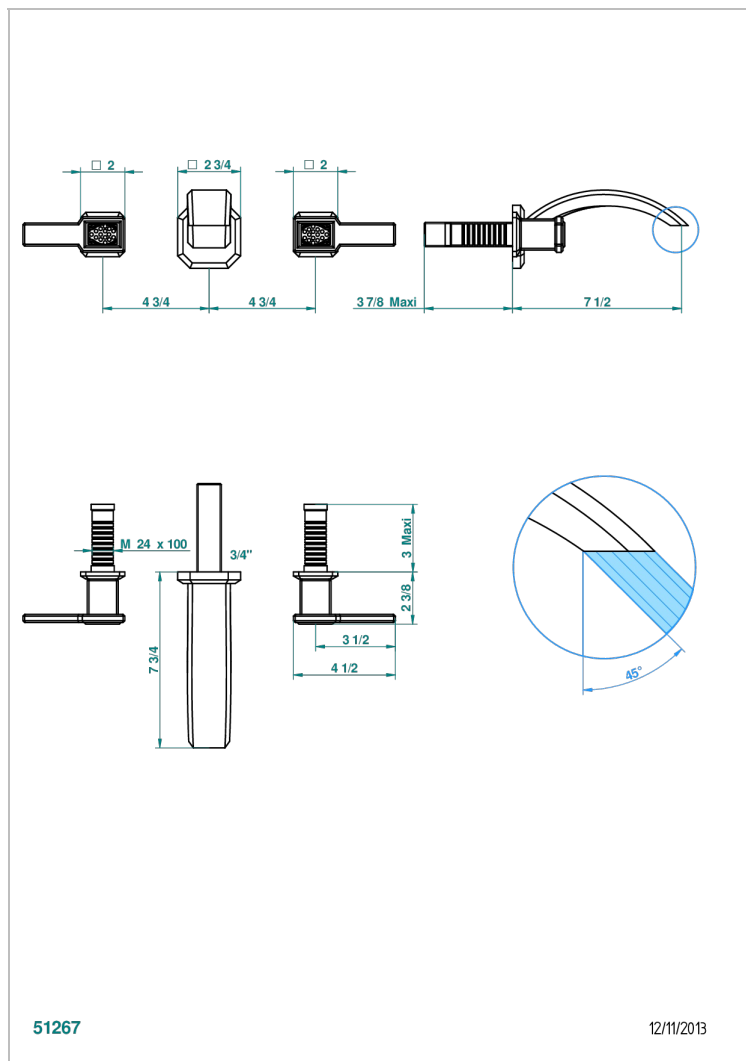

METROPOLIS BLACK CRYSTAL WITH LEVER

A2M-40GB

Trim only for wall mounted 3-hole basin mixer

CHARACTERISTIC

- Métropolis Black crystal with lever
- Trim only for wall mounted 3-hole basin mixer

RELATED SKU'S

- Ref. G00-40AC Rough parts for wall mounted 3 hole mixer, cross handle version
- Ref. G00-40AM Rough parts for wall mounted 3 hole mixer, lever handle version

AVAILABLE FINITIONS

Antique nickel - H28
Black ceram - D30
Blush PVD - H62
Brass color PVD - H49
Brown bronze color PVD - F33
Gold color PVD - H52