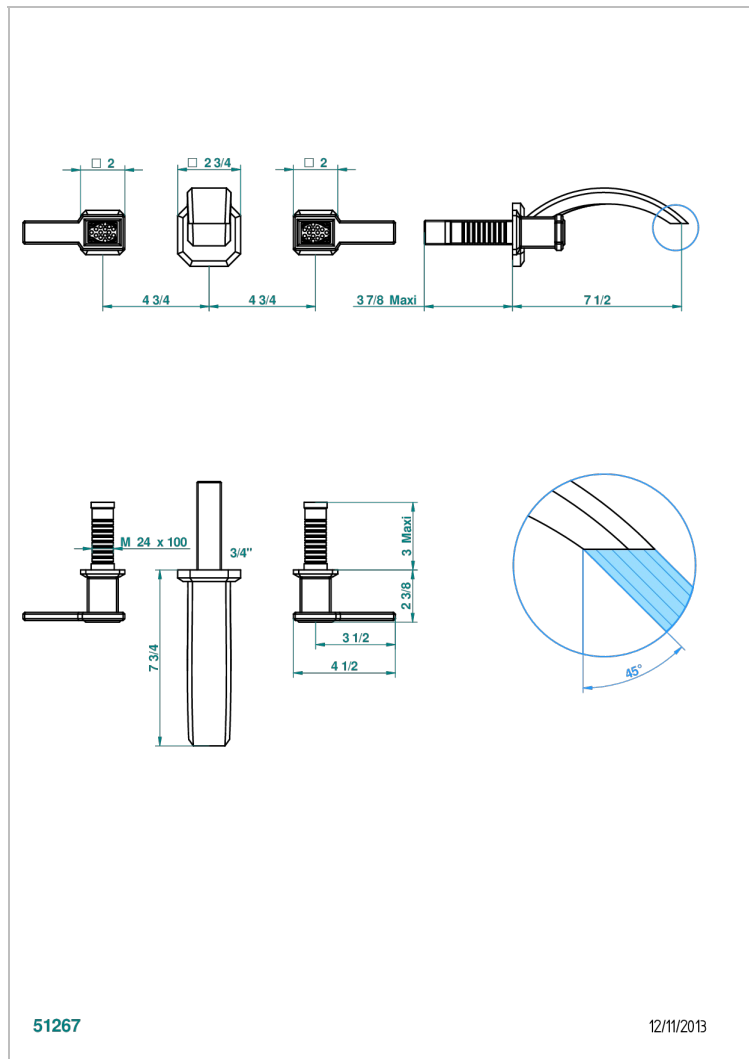

# METROPOLIS BLACK CRYSTAL WITH LEVER

A2M-40GB

Trim only for wall mounted 3-hole basin mixer

## CHARACTERISTIC

- Métropolis Black crystal with lever
- Trim only for wall mounted 3-hole basin mixer

## RELATED SKU'S

- Ref. G00-40AC Rough parts for wall mounted 3 hole mixer, cross handle version
- Ref. G00-40AM Rough parts for wall mounted 3 hole mixer, lever handle version