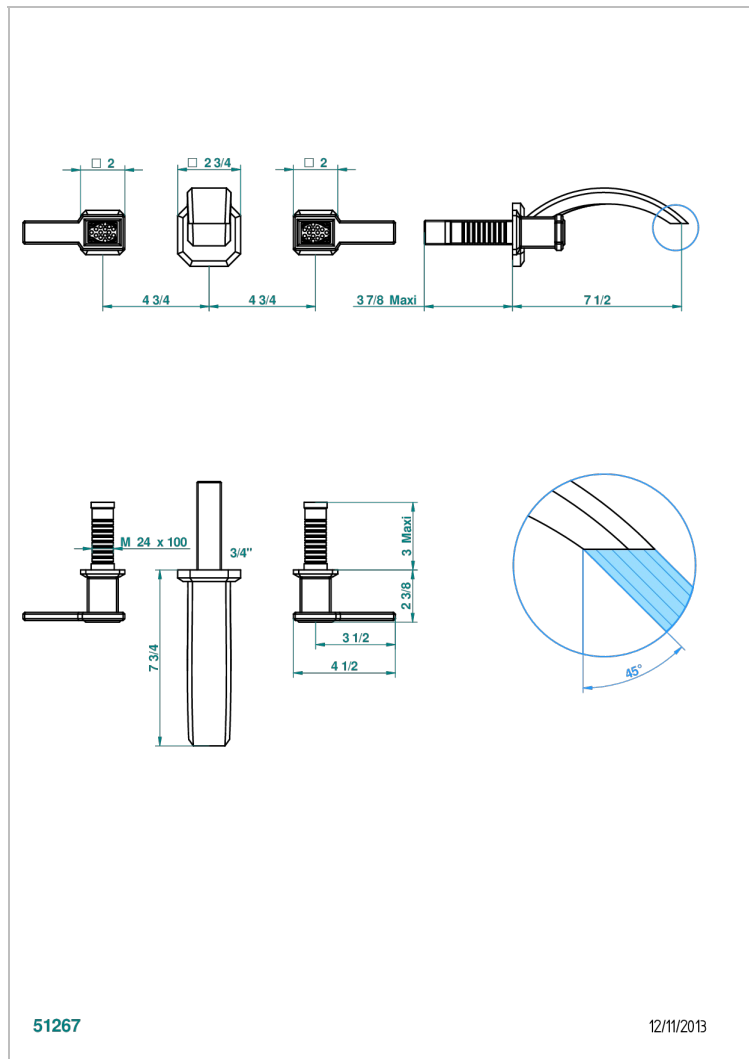

METROPOLIS BLACK CRYSTAL WITH LEVER

A2M-40GB

Trim only for wall mounted 3-hole basin mixer

CHARACTERISTIC

- Métropolis Black crystal with lever
- Trim only for wall mounted 3-hole basin mixer

RELATED SKU'S

- Ref. G00-40AC Rough parts for wall mounted 3 hole mixer, cross handle version
- Ref. G00-40AM Rough parts for wall mounted 3 hole mixer, lever handle version

AVAILABLE FINITIONS

Antique nickel - H28
Black ceram - D30
Blush PVD - H62
Brass color PVD - H49
Brown bronze color PVD - F33
Gold color PVD - H52