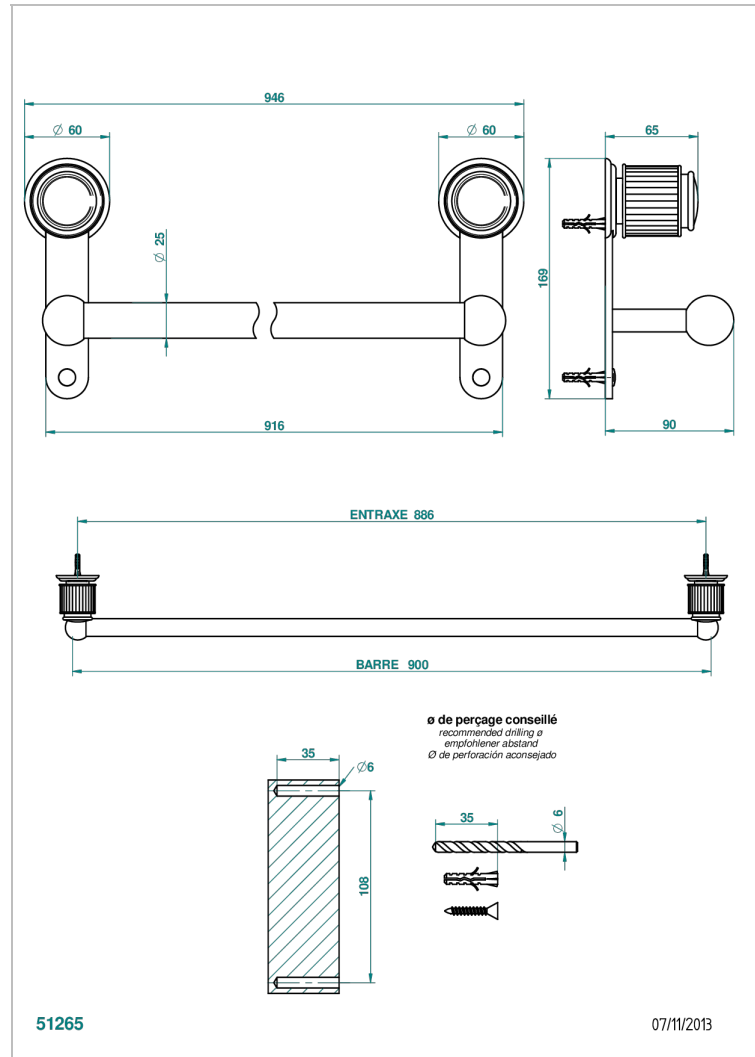

# JAIPUR SATINY CRYSTAL

A9B-526

Towel bar, 35 1/2" long

## CHARACTERISTIC

- Jaipur Satiny crystal
- Towel bar, 35 1/2" long