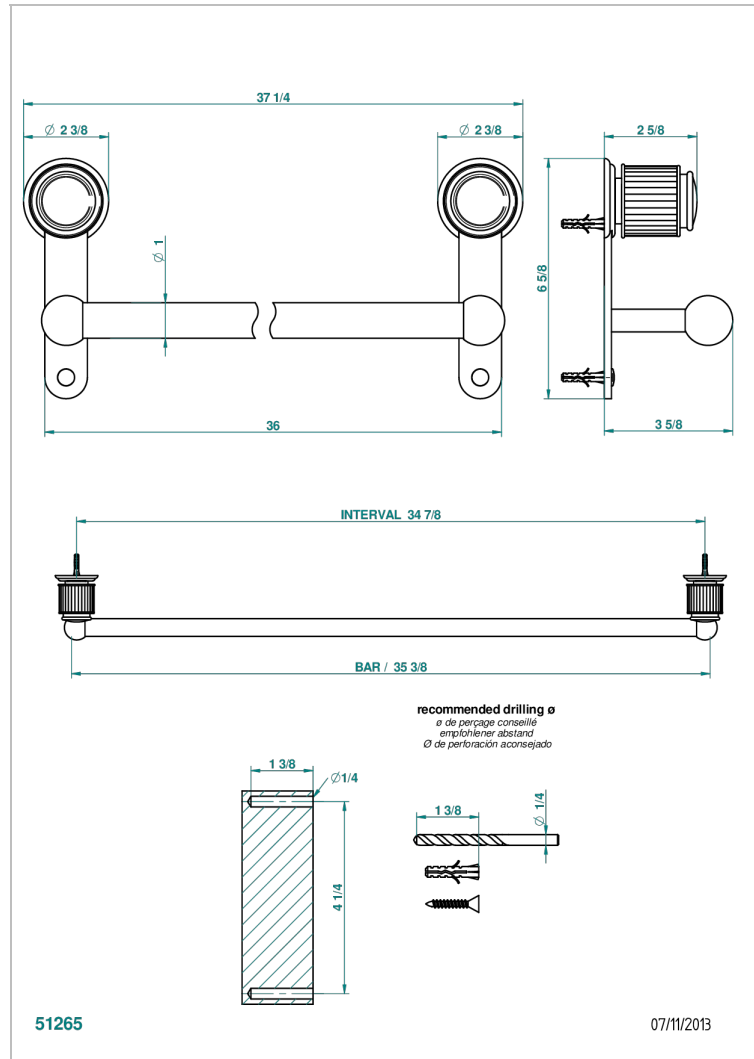

# JAIPUR SATINY CRYSTAL

A9B-526

Towel bar, 35 1/2" long

## CHARACTERISTIC

- Jaipur Satiny crystal
- Towel bar, 35 1/2" long