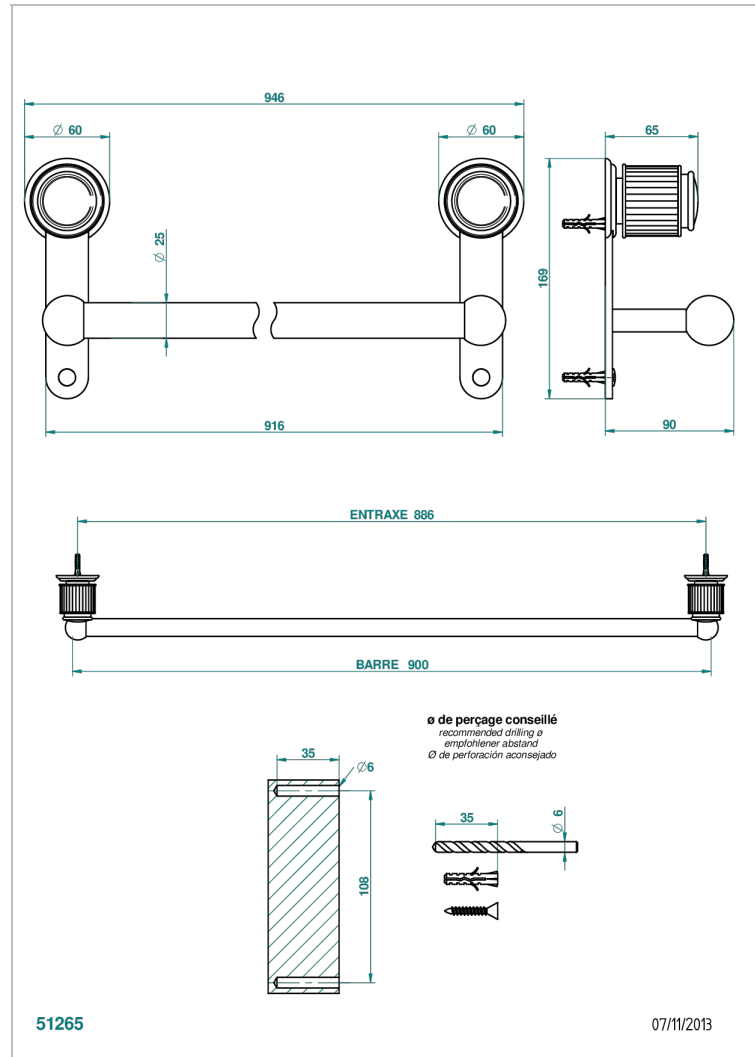

# JAIPUR SATIN CRYSTAL

A9B-526

Bath towel holder, length: 900 mm

THG<sup>®</sup>  
PARIS

## CHARACTERISTIC

- Jaipur Satin crystal
- Bath towel holder, length: 900 mm