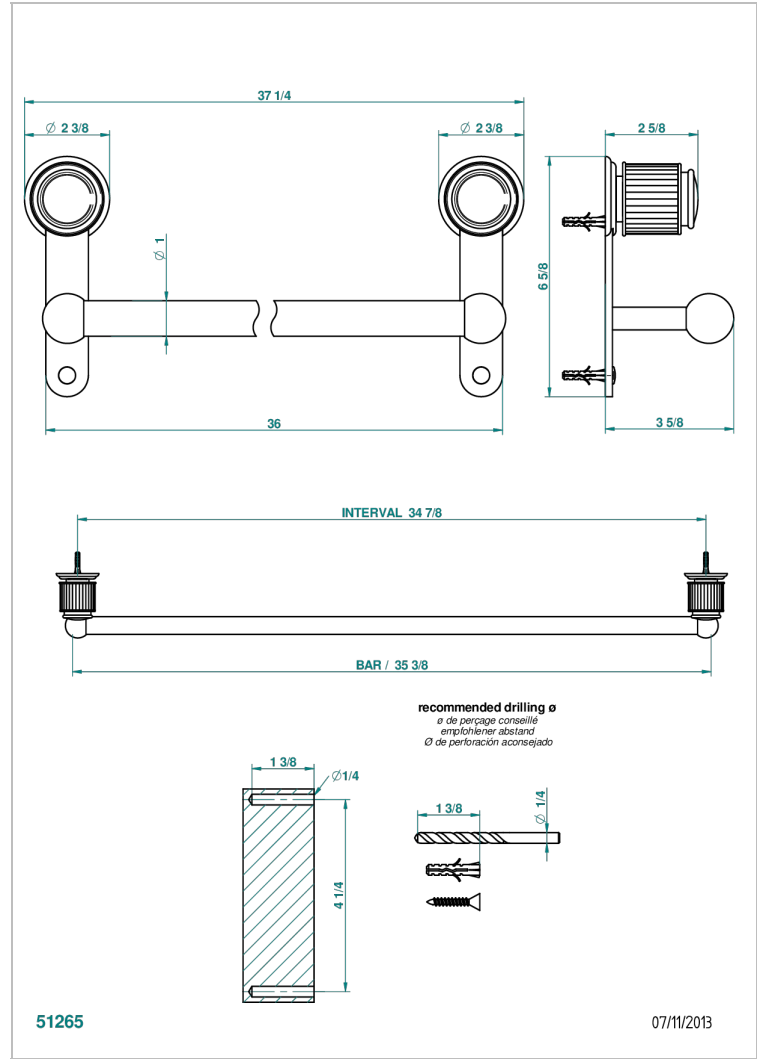

# JAIPUR SATIN CRYSTAL

A9B-526

Bath towel holder, length: 900 mm

## CHARACTERISTIC

- Jaipur Satin crystal
- Bath towel holder, length: 900 mm