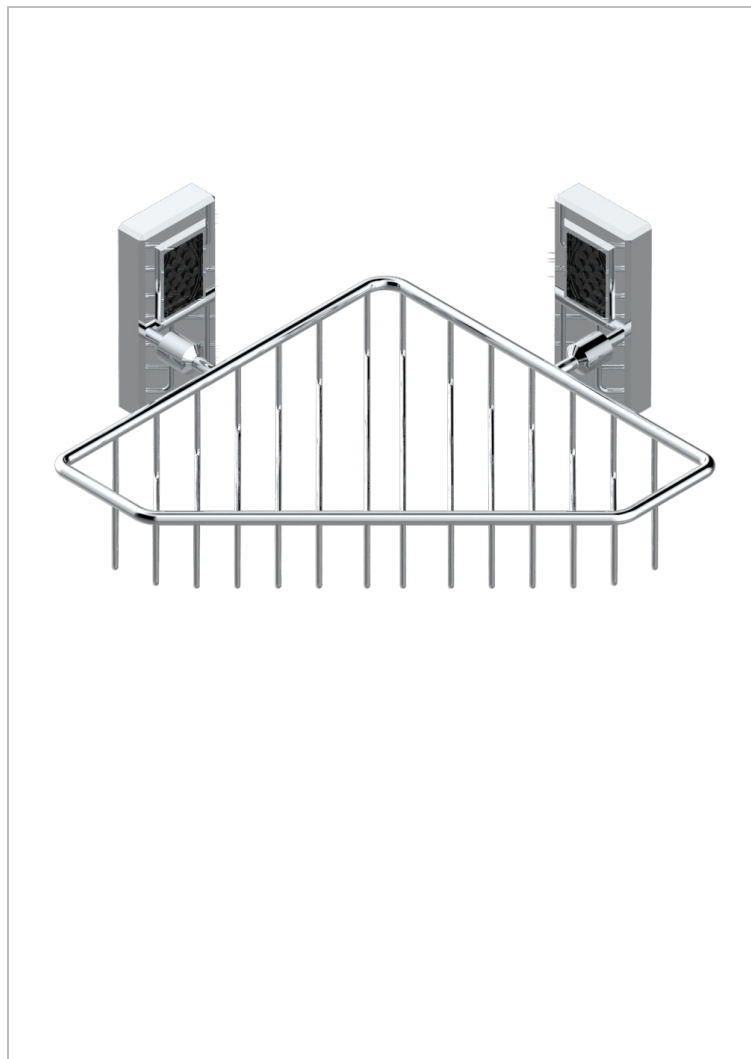

METROPOLIS BLACK CRYSTAL WITH LEVER HANDLES

A2M-3623

Large corner soap basket, wall mounted

CHARACTERISTIC

- Métropolis Black crystal with lever handles
- Large corner soap basket, wall mounted

AVAILABLE FINITIONS