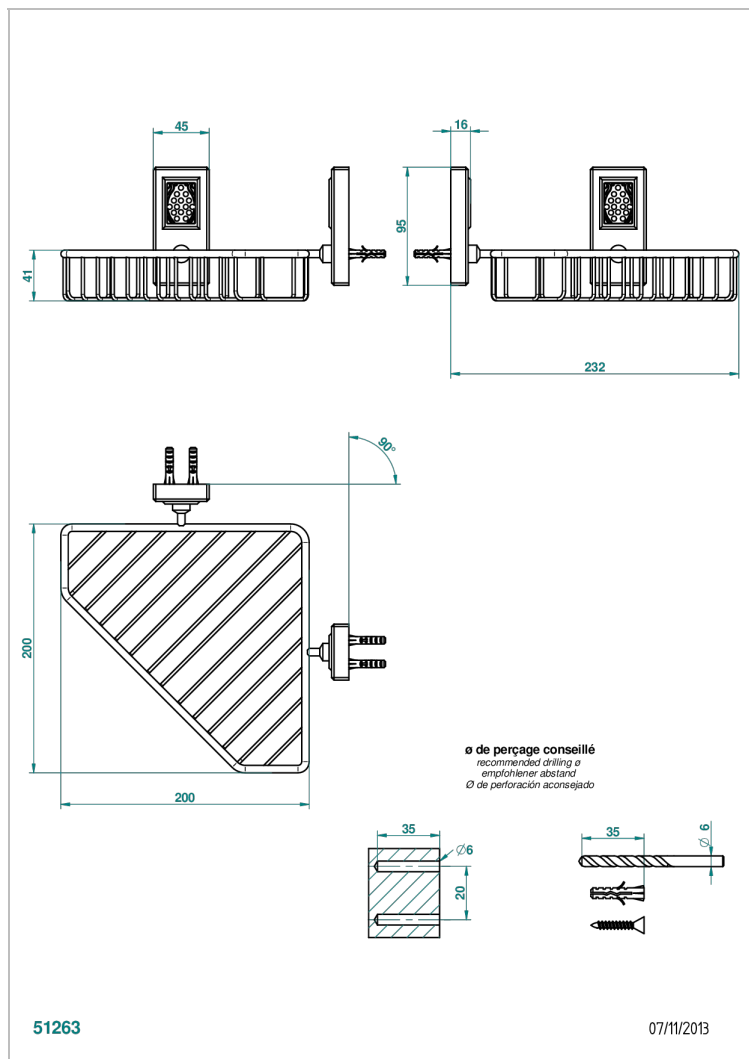

METROPOLIS BLACK CRYSTAL WITH LEVER HANDLES

A2M-3623

Large corner soap basket, wall mounted

CHARACTERISTIC

- Métropolis Black crystal with lever handles
- Large corner soap basket, wall mounted

AVAILABLE FINITIONS