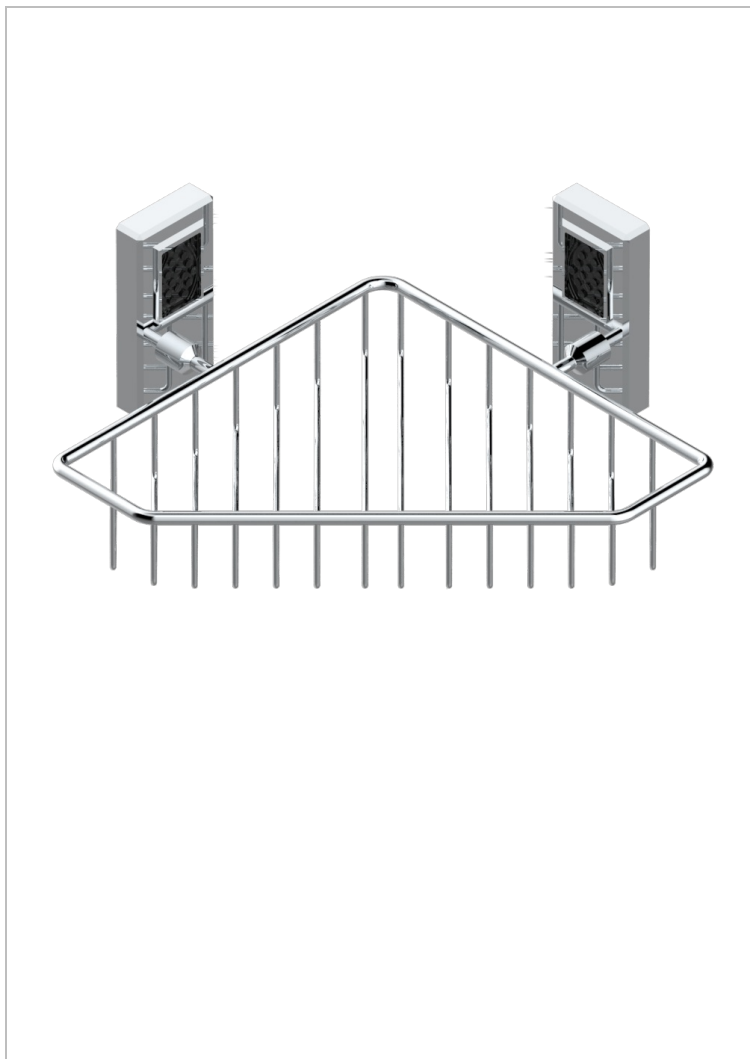

METROPOLIS BLACK CRYSTAL WITH LEVER HANDLES

A2M-3623

Large corner soap basket, wall mounted

CHARACTERISTIC

- Métropolis Black crystal with lever handles
- Large corner soap basket, wall mounted

AVAILABLE FINITIONS