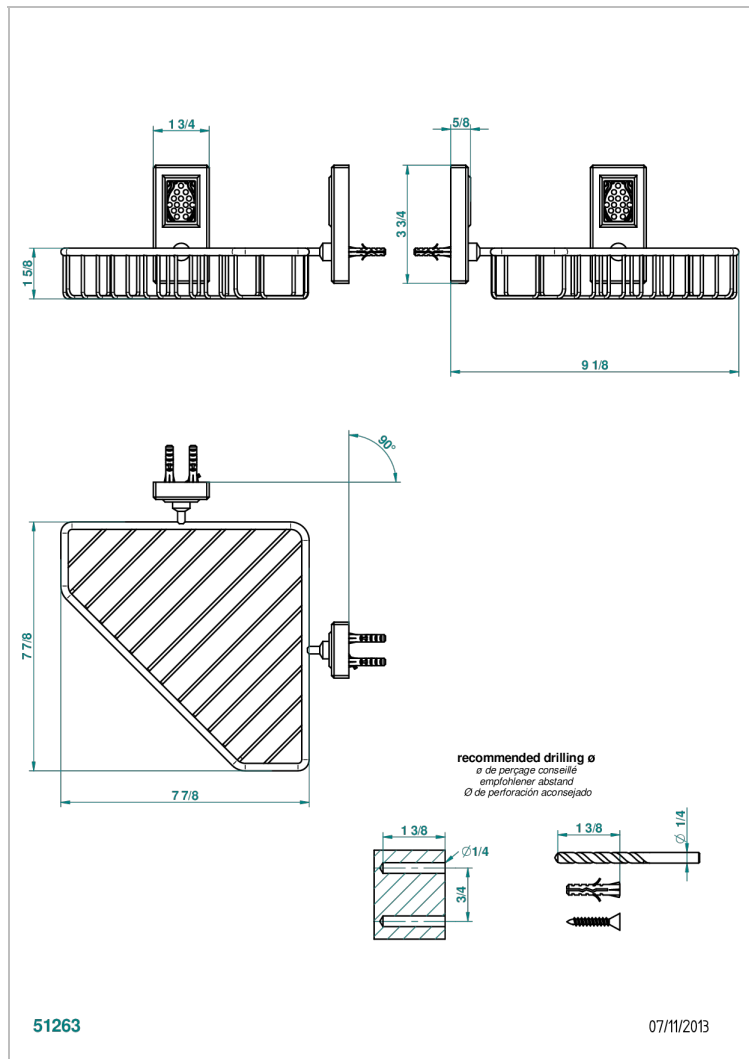

METROPOLIS BLACK CRYSTAL WITH LEVER HANDLES

A2M-3623

Large corner soap basket, wall mounted

CHARACTERISTIC

- Métropolis Black crystal with lever handles
- Large corner soap basket, wall mounted

AVAILABLE FINITIONS