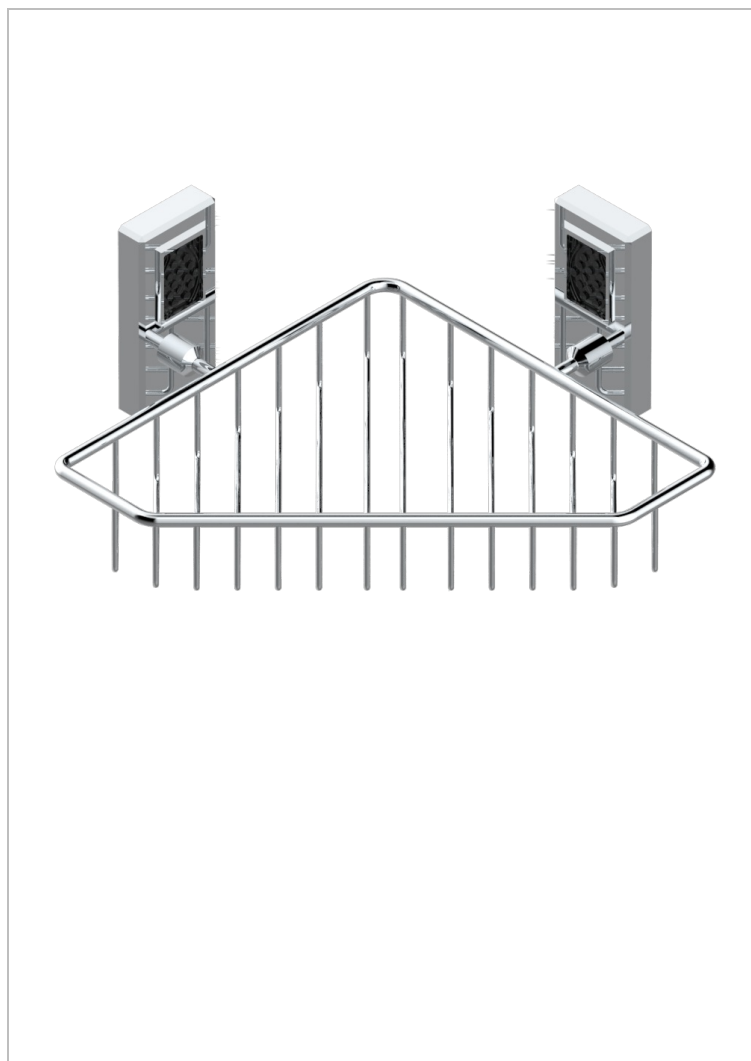

# METROPOLIS BLACK CRYSTAL WITH LEVER

A2M-3623

Corner soap dish with flanges, 200 x 200 mm

## CHARACTERISTIC

- Métropolis Black crystal with lever
- Corner soap dish with flanges, 200 x 200 mm

## AVAILABLE FINITIONS

Antique nickel - H28  
Black ceram - D30  
Blush PVD - H62  
Brass color PVD - H49  
Brown bronze color PVD - F33  
Gold color PVD - H52

Graphite PVD - H64  
Matt Umber PVD - H67  
Matt blush PVD - H60  
Matt brass color PVD - H50  
Matt brown bronze color PVD - F34  
Matt chrome - C02