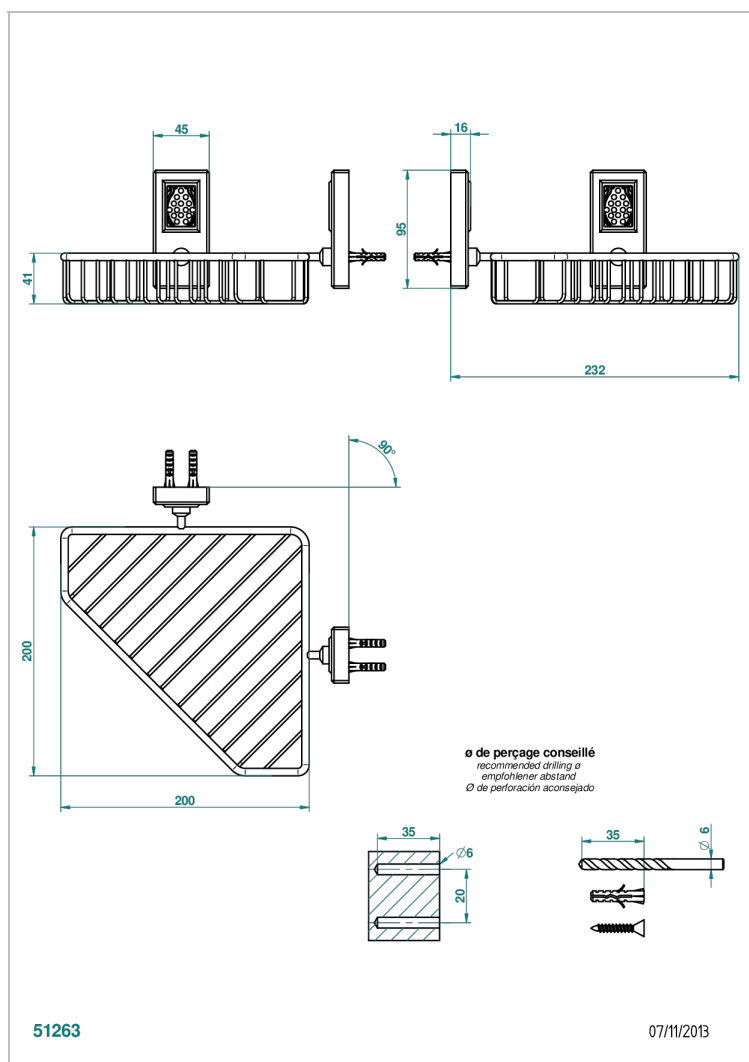

# METROPOLIS BLACK CRYSTAL WITH LEVER

A2M-3623

Corner soap dish with flanges, 200 x 200 mm

## CHARACTERISTIC

- Métropolis Black crystal with lever
- Corner soap dish with flanges, 200 x 200 mm