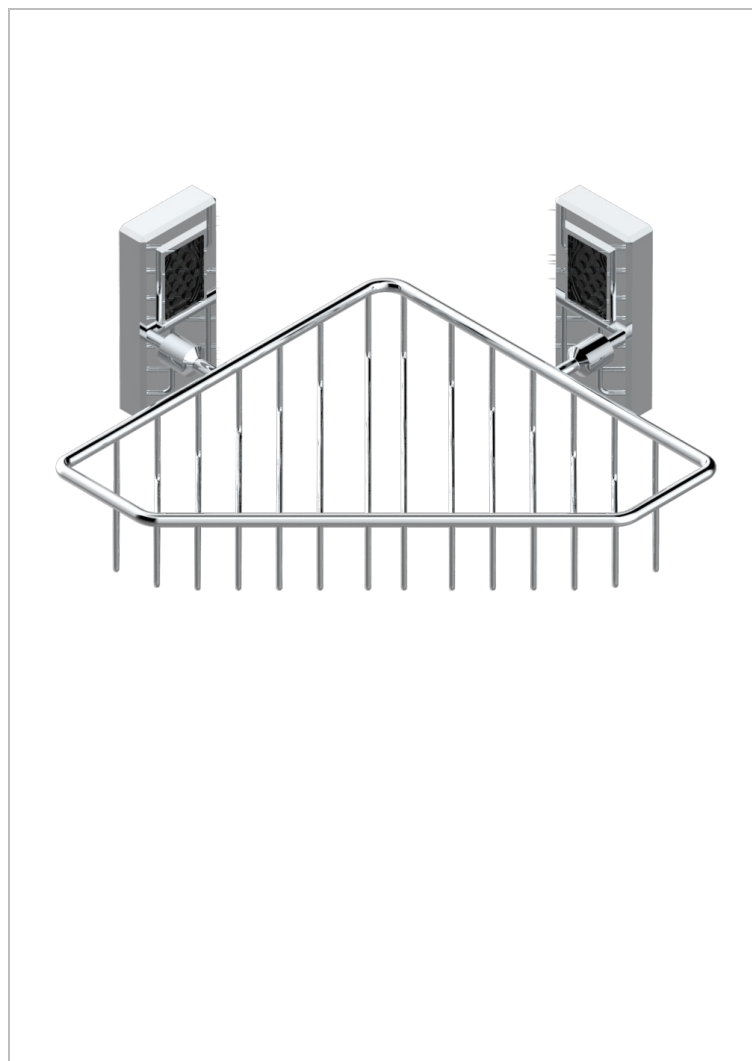

METROPOLIS BLACK CRYSTAL WITH LEVER

A2M-3623

Corner soap dish with flanges, 200 x 200 mm

CHARACTERISTIC

- Métropolis Black crystal with lever
- Corner soap dish with flanges, 200 x 200 mm

AVAILABLE FINITIONS

Antique nickel - H28
 Black ceram - D30
 Blush PVD - H62
 Brass color PVD - H49
 Brown bronze color PVD - F33
 Gold color PVD - H52

Graphite PVD - H64
 Matt Umber PVD - H67
 Matt blush PVD - H60
 Matt brass color PVD - H50
 Matt brown bronze color PVD - F34
 Matt chrome - C02