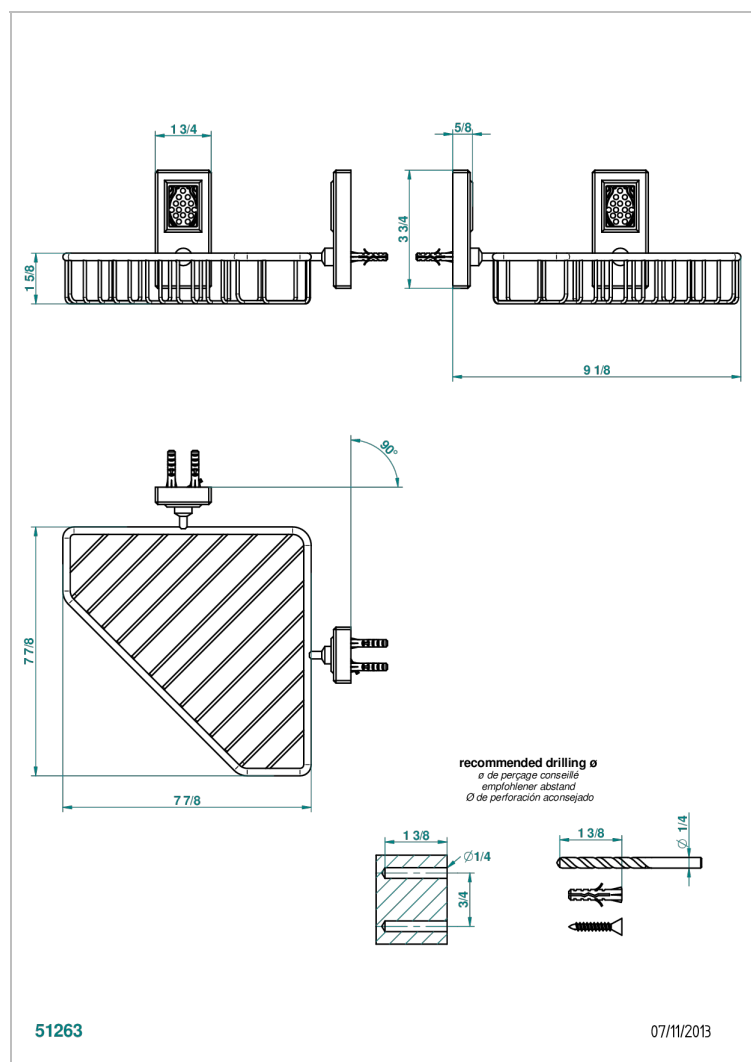

METROPOLIS BLACK CRYSTAL WITH LEVER

A2M-3623

Corner soap dish with flanges, 200 x 200 mm

CHARACTERISTIC

- Métropolis Black crystal with lever
- Corner soap dish with flanges, 200 x 200 mm

AVAILABLE FINITIONS