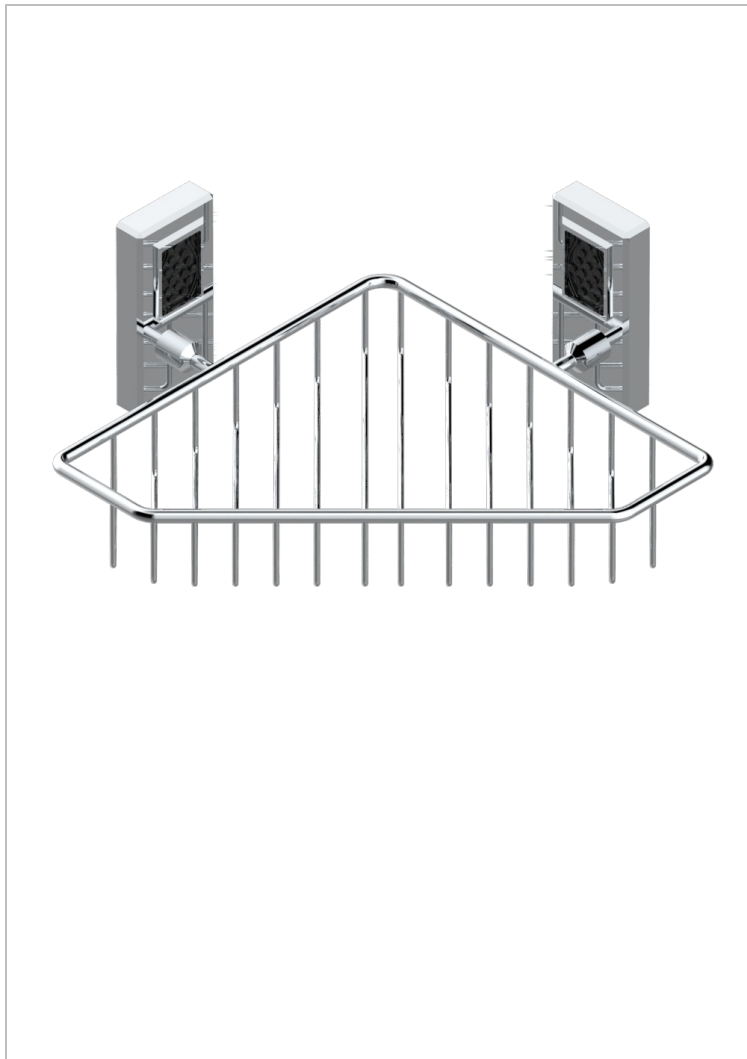

METROPOLIS BLACK CRYSTAL

A2L-3623

Large corner soap basket, wall mounted

THG
PARIS

CHARACTERISTIC

- Métropolis Black crystal
- Large corner soap basket, wall mounted

AVAILABLE FINITIONS

Black ceram - D30
Blush PVD - H62
Brass color PVD - H49
Brown bronze color PVD - F33
Chrome polished - A02
Chrome polished / gold polished - G02

Matt nickel color PVD - H56
Nickel antique / Sovereign - H28
Nickel color PVD - H55
Nickel polished - B01
Soft gold - F30
Soft matt gold - F31

Umber PVD - H66