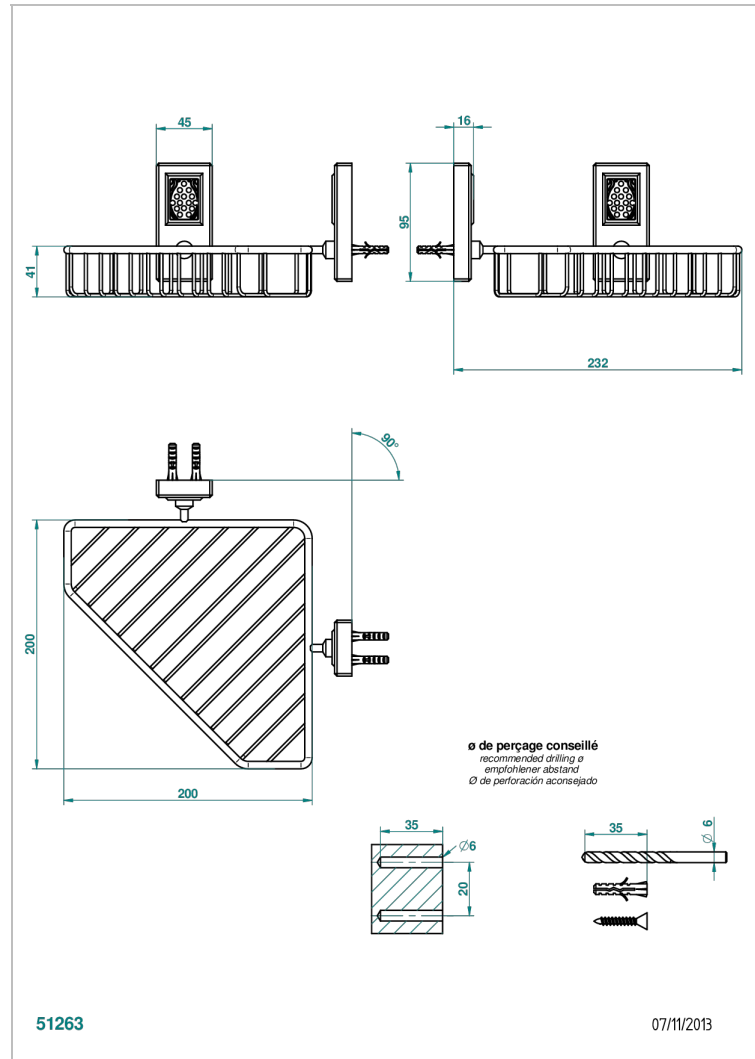

METROPOLIS BLACK CRYSTAL

A2L-3623

Large corner soap basket, wall mounted

THG
PARIS

CHARACTERISTIC

- Métropolis Black crystal
- Large corner soap basket, wall mounted

AVAILABLE FINITIONS

Black ceram - D30
Blush PVD - H62
Brass color PVD - H49
Brown bronze color PVD - F33
Chrome polished - A02
Chrome polished / gold polished - G02