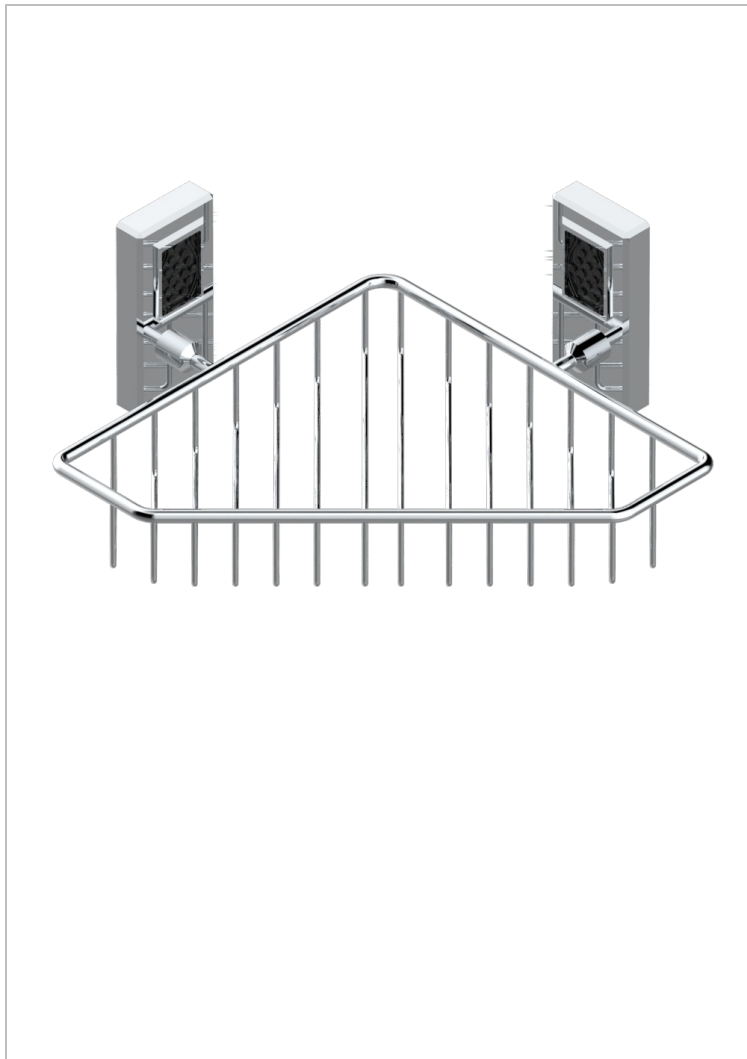

METROPOLIS BLACK CRYSTAL

A2L-3623

Large corner soap basket, wall mounted

CHARACTERISTIC

- Métropolis Black crystal
- Large corner soap basket, wall mounted

AVAILABLE FINITIONS

Black ceram - D30
Blush PVD - H62
Brass color PVD - H49
Brown bronze color PVD - F33
Chrome polished - A02
Chrome polished / gold polished - G02

Matt nickel color PVD - H56
Nickel antique / Sovereign - H28
Nickel color PVD - H55
Nickel polished - B01
Soft gold - F30
Soft matt gold - F31

Umber PVD - H66