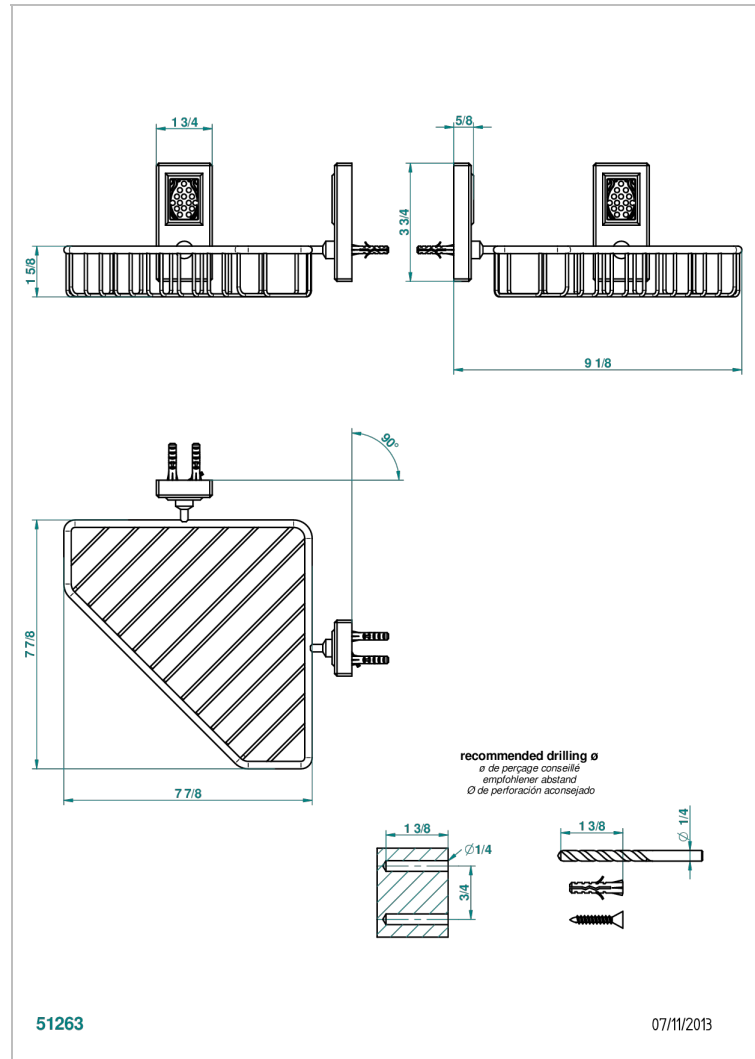

METROPOLIS BLACK CRYSTAL

A2L-3623

Large corner soap basket, wall mounted

CHARACTERISTIC

- Métropolis Black crystal
- Large corner soap basket, wall mounted

AVAILABLE FINITIONS

Black ceram - D30
Blush PVD - H62
Brass color PVD - H49
Brown bronze color PVD - F33
Chrome polished - A02
Chrome polished / gold polished - G02