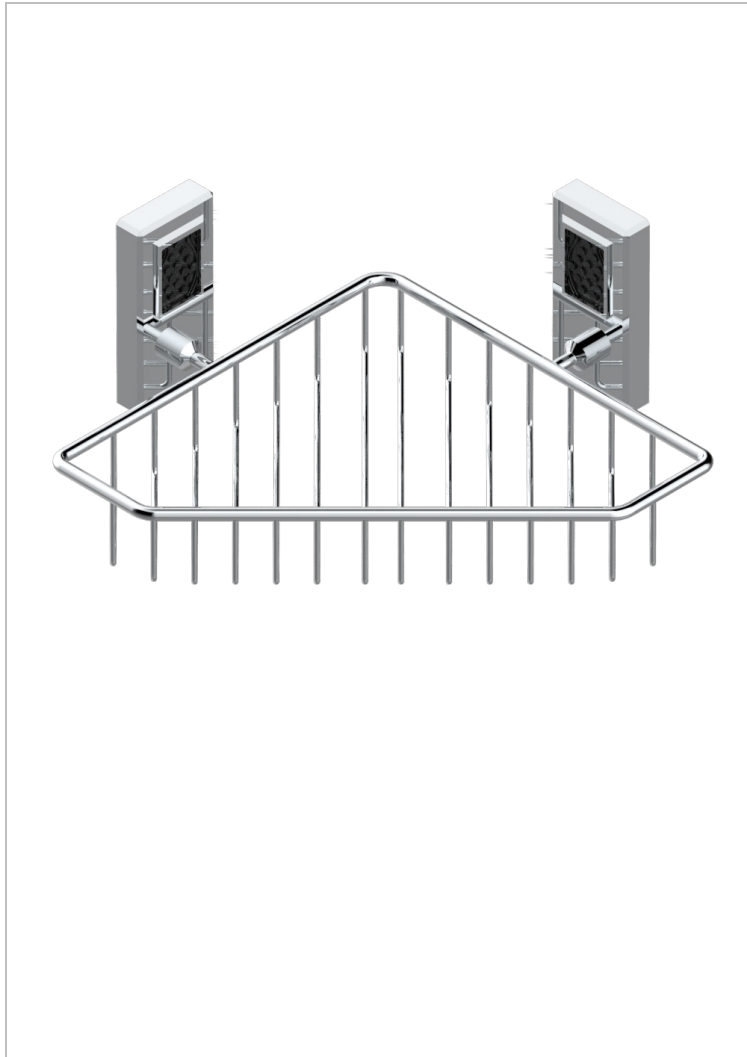

# METROPOLIS BLACK CRYSTAL

A2L-3623

Corner soap dish with flanges, 200 x 200 mm

THG<sup>®</sup>  
PARIS

## CHARACTERISTIC

- Métropolis Black crystal
- Corner soap dish with flanges, 200 x 200 mm

## AVAILABLE FINITIONS

Antique nickel - H28  
Black ceram - D30  
Blush PVD - H62  
Brass color PVD - H49  
Brown bronze color PVD - F33  
Gold color PVD - H52

Graphite PVD - H64  
Matt Umber PVD - H67  
Matt blush PVD - H60  
Matt brass color PVD - H50  
Matt brown bronze color PVD - F34  
Matt chrome - C02