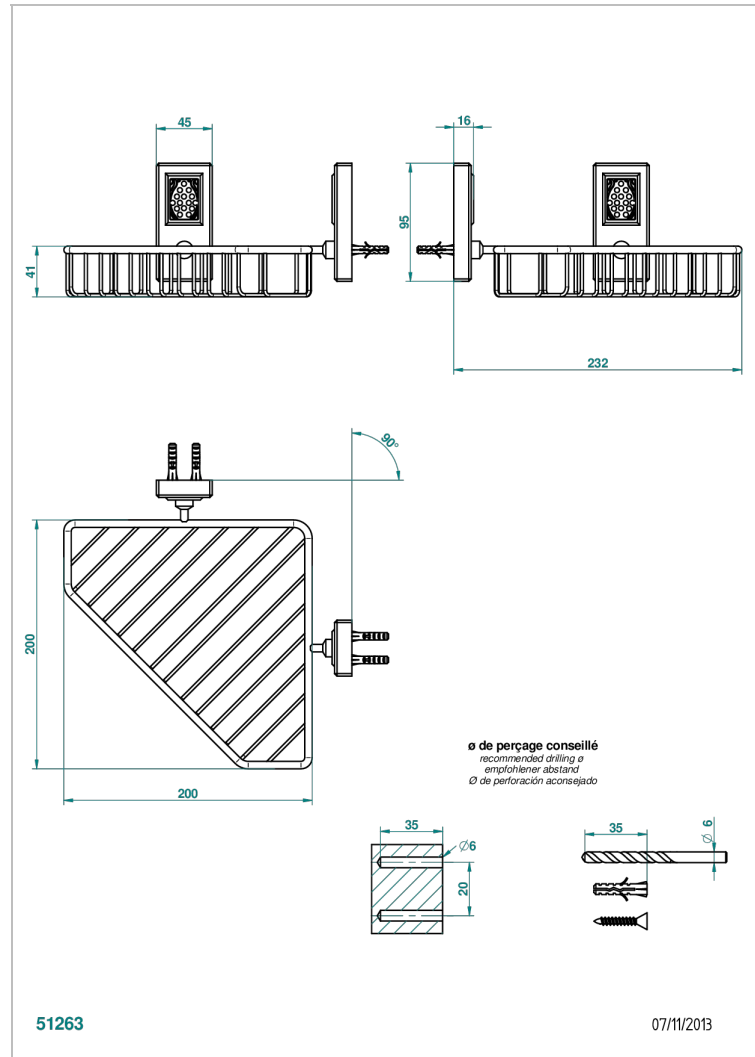

# METROPOLIS BLACK CRYSTAL

A2L-3623

Corner soap dish with flanges, 200 x 200 mm

THG<sup>®</sup>  
PARIS

## CHARACTERISTIC

- Métropolis Black crystal
- Corner soap dish with flanges, 200 x 200 mm