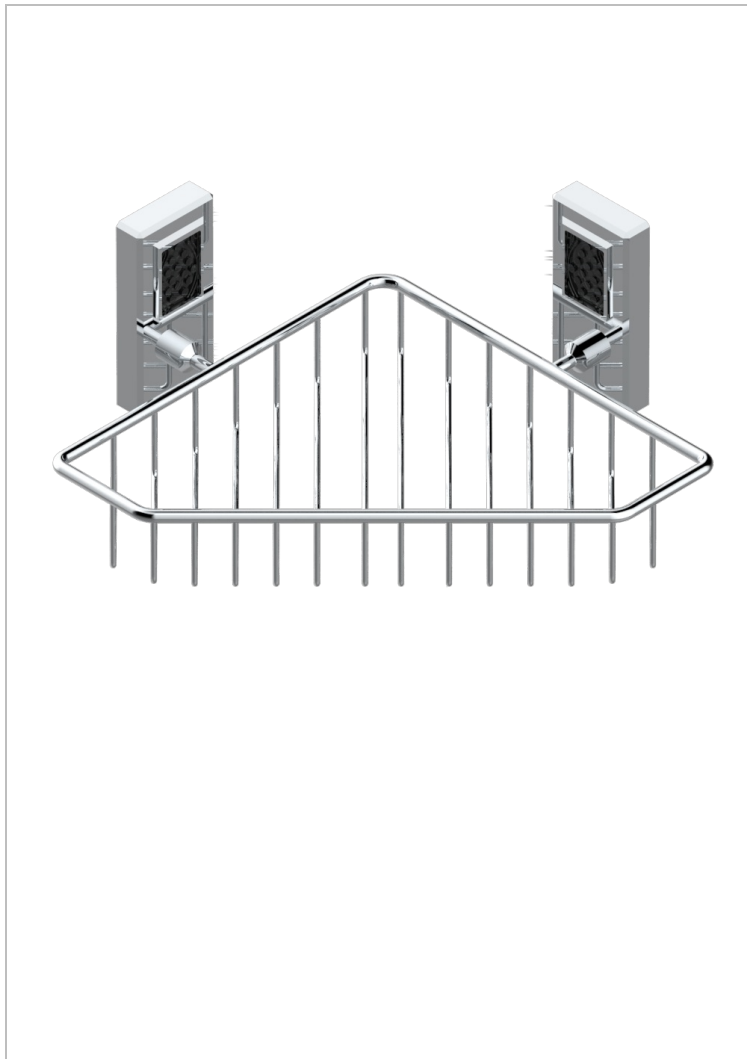

# METROPOLIS BLACK CRYSTAL

A2L-3623

Corner soap dish with flanges, 200 x 200 mm

## CHARACTERISTIC

- Métropolis Black crystal
- Corner soap dish with flanges, 200 x 200 mm

## AVAILABLE FINITIONS

Antique nickel - H28  
Black ceram - D30  
Blush PVD - H62  
Brass color PVD - H49  
Brown bronze color PVD - F33  
Gold color PVD - H52

Graphite PVD - H64  
Matt Umber PVD - H67  
Matt blush PVD - H60  
Matt brass color PVD - H50  
Matt brown bronze color PVD - F34  
Matt chrome - C02