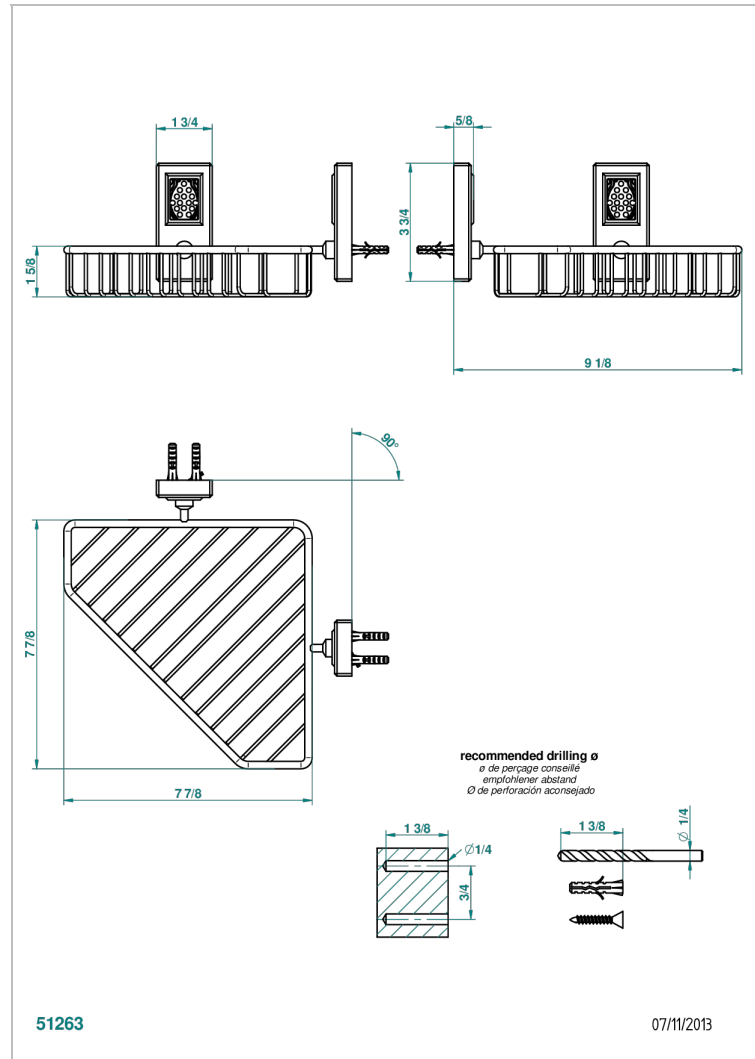

# METROPOLIS BLACK CRYSTAL

A2L-3623

Corner soap dish with flanges, 200 x 200 mm

## CHARACTERISTIC

- Métropolis Black crystal
- Corner soap dish with flanges, 200 x 200 mm