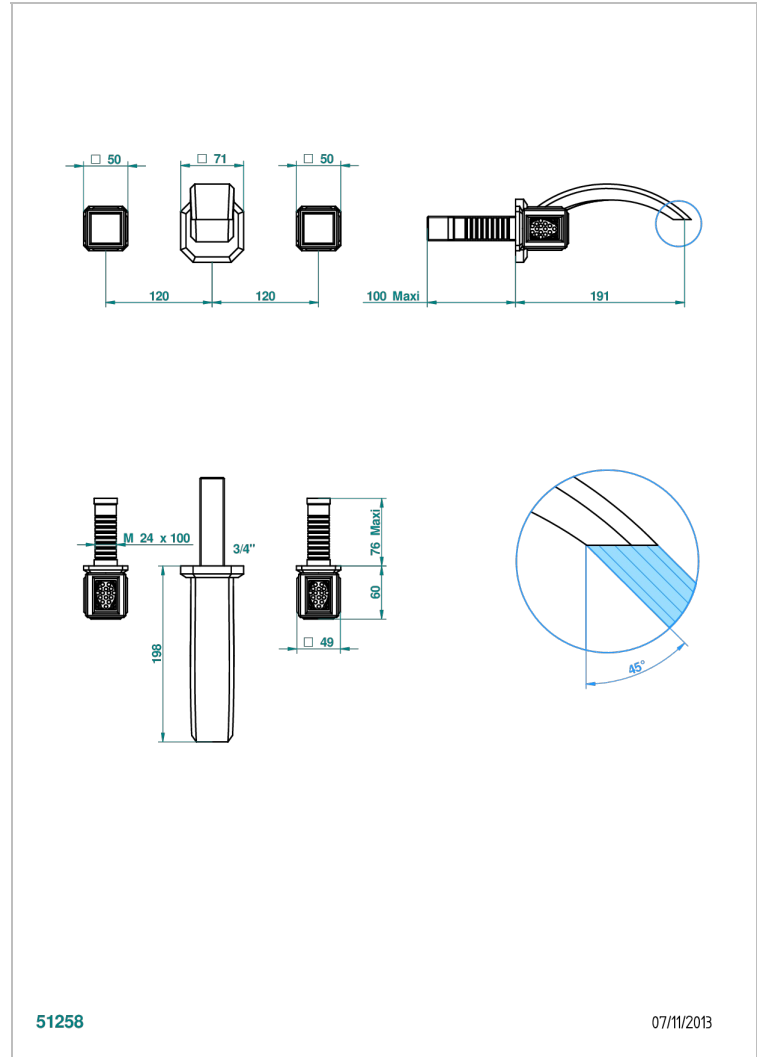

# METROPOLIS BLACK CRYSTAL

A2L-41GB

Trim for wall mounted 3-hole bath set only

## CHARACTERISTIC

- Métropolis Black crystal
- Trim for wall mounted 3-hole bath set only

## RELATED SKU'S

- Ref. G00-40AM/US Rough parts for wall set (one counter clockwise and one clockwise cartridges)