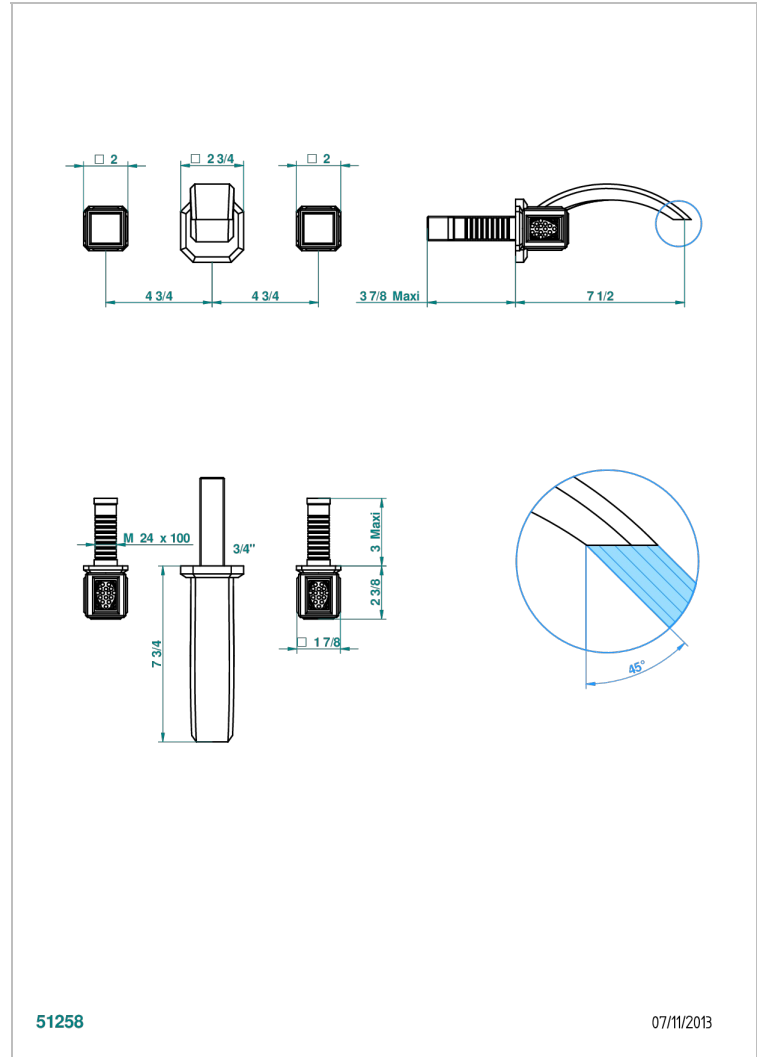

METROPOLIS BLACK CRYSTAL

A2L-41GB

Trim for wall mounted 3-hole bath set only

51258

07/11/2013

CHARACTERISTIC

- Métropolis Black crystal
- Trim for wall mounted 3-hole bath set only

RELATED SKU'S

- Ref. G00-40AM/US Rough parts for wall set (one counter clockwise and one clockwise cartridges)

AVAILABLE FINITIONS

Black ceram - D30
Blush PVD - H62
Brass color PVD - H49
Brown bronze color PVD - F33
Chrome polished - A02
Chrome polished / gold polished - G02