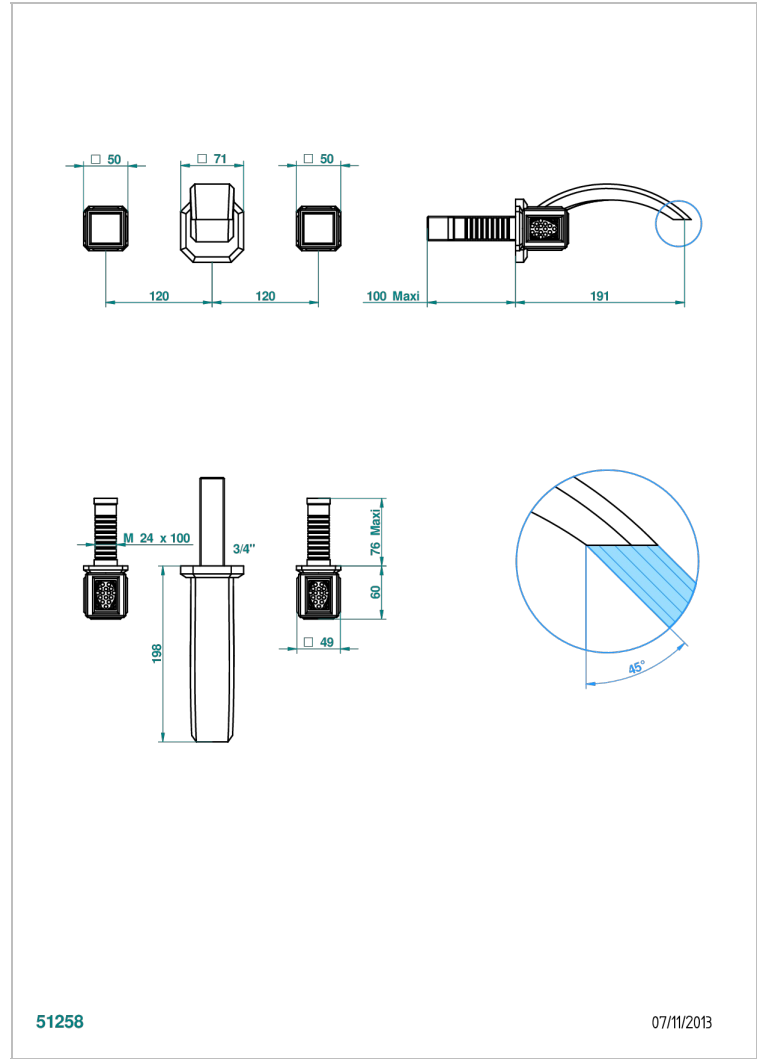

METROPOLIS BLACK CRYSTAL

A2L-41GB

Trim only for wall mounted 3-hole bath mixer

THG[®]
PARIS

CHARACTERISTIC

- Métropolis Black crystal
- Trim only for wall mounted 3-hole bath mixer

RELATED SKU'S

- Ref. G00-40AC Rough parts for wall mounted 3 hole mixer, cross handle version
- Ref. G00-40AM Rough parts for wall mounted 3 hole mixer, lever handle version

AVAILABLE FINITIONS

Antique nickel - H28
Black ceram - D30
Blush PVD - H62
Brass color PVD - H49
Brown bronze color PVD - F33
Gold color PVD - H52

Graphite PVD - H64
Matt Umber PVD - H67
Matt blush PVD - H60
Matt brass color PVD - H50
Matt brown bronze color PVD - F34
Matt chrome - C02