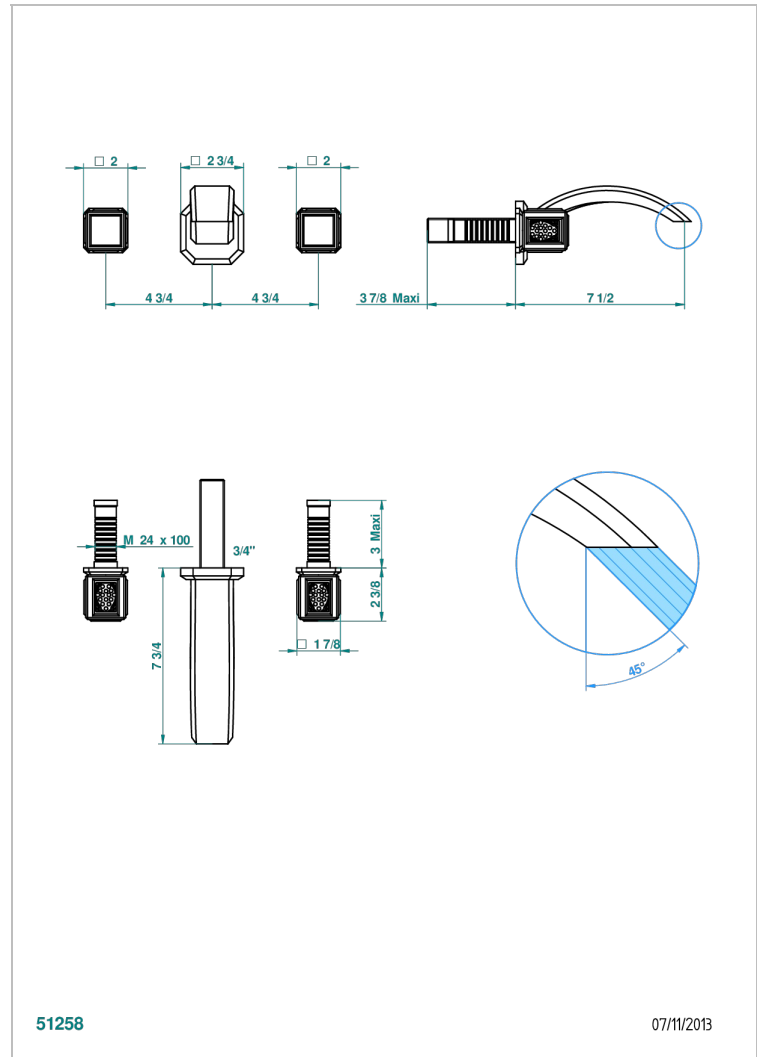

# METROPOLIS BLACK CRYSTAL

A2L-41GB

Trim only for wall mounted 3-hole bath mixer

THG<sup>®</sup>  
PARIS

## CHARACTERISTIC

- Métropolis Black crystal
- Trim only for wall mounted 3-hole bath mixer

## RELATED SKU'S

- Ref. G00-40AC Rough parts for wall mounted 3 hole mixer, cross handle version
- Ref. G00-40AM Rough parts for wall mounted 3 hole mixer, lever handle version