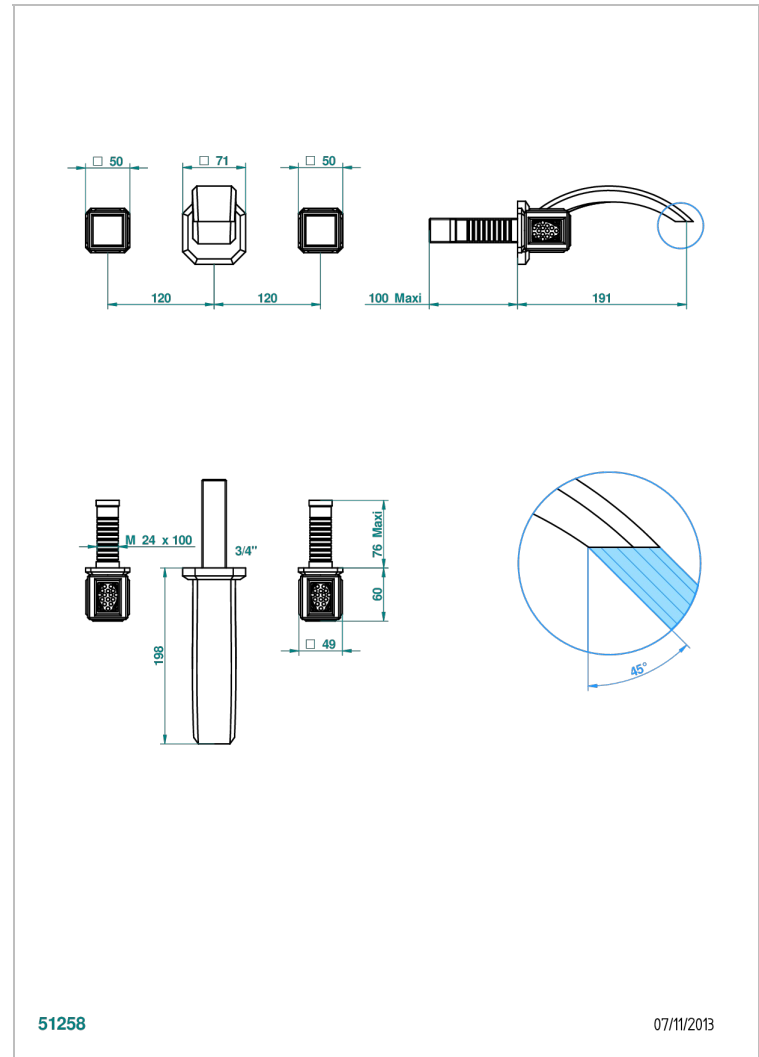

METROPOLIS BLACK CRYSTAL

A2L-41GB

Trim only for wall mounted 3-hole bath mixer

THG[®]
PARIS

CHARACTERISTIC

- Métropolis Black crystal
- Trim only for wall mounted 3-hole bath mixer

RELATED SKU'S

- Ref. G00-40AC Rough parts for wall mounted 3 hole mixer, cross handle version
- Ref. G00-40AM Rough parts for wall mounted 3 hole mixer, lever handle version

AVAILABLE FINITIONS

Antique nickel - H28
Black ceram - D30
Blush PVD - H62
Brass color PVD - H49
Brown bronze color PVD - F33
Gold color PVD - H52

Graphite PVD - H64
Matt Umber PVD - H67
Matt blush PVD - H60
Matt brass color PVD - H50
Matt brown bronze color PVD - F34
Matt chrome - C02