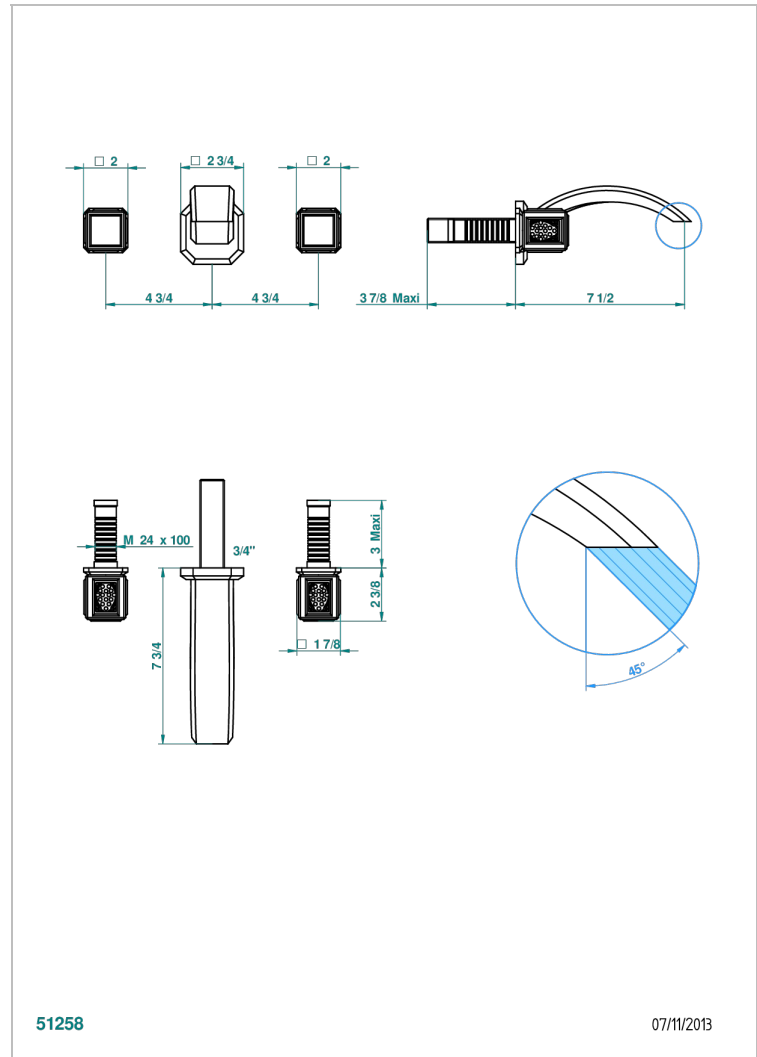

METROPOLIS BLACK CRYSTAL

A2L-41GB

Trim only for wall mounted 3-hole bath mixer

THG[®]
PARIS

CHARACTERISTIC

- Métropolis Black crystal
- Trim only for wall mounted 3-hole bath mixer

RELATED SKU'S

- Ref. G00-40AC Rough parts for wall mounted 3 hole mixer, cross handle version
- Ref. G00-40AM Rough parts for wall mounted 3 hole mixer, lever handle version

AVAILABLE FINITIONS

Antique nickel - H28
Black ceram - D30
Blush PVD - H62
Brass color PVD - H49
Brown bronze color PVD - F33
Gold color PVD - H52

Graphite PVD - H64
Matt Umber PVD - H67
Matt blush PVD - H60
Matt brass color PVD - H50
Matt brown bronze color PVD - F34
Matt chrome - C02