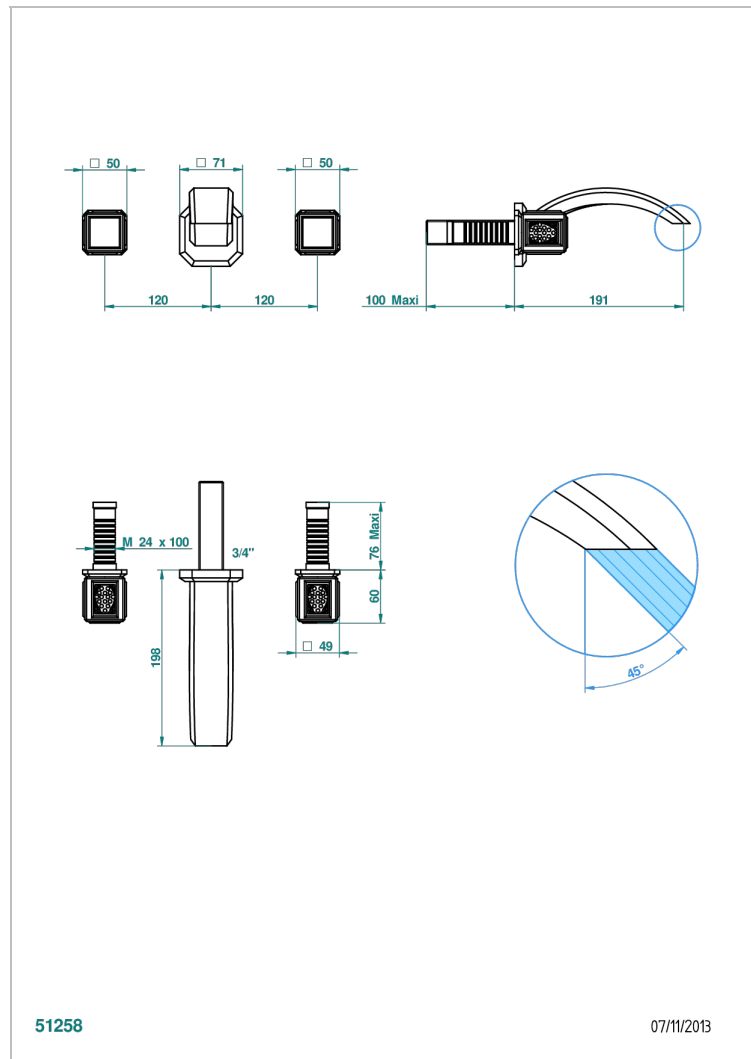

METROPOLIS BLACK CRYSTAL

A2L-40GBUS

Trim for wall mounted 3-hole lavatory set only

THG[®]
PARIS

CHARACTERISTIC

- Métropolis Black crystal
- Trim for wall mounted 3-hole lavatory set only

RELATED SKU'S

- Ref. G00-40AM/US Rough parts for wall set (one counter clockwise and one clockwise cartridges)