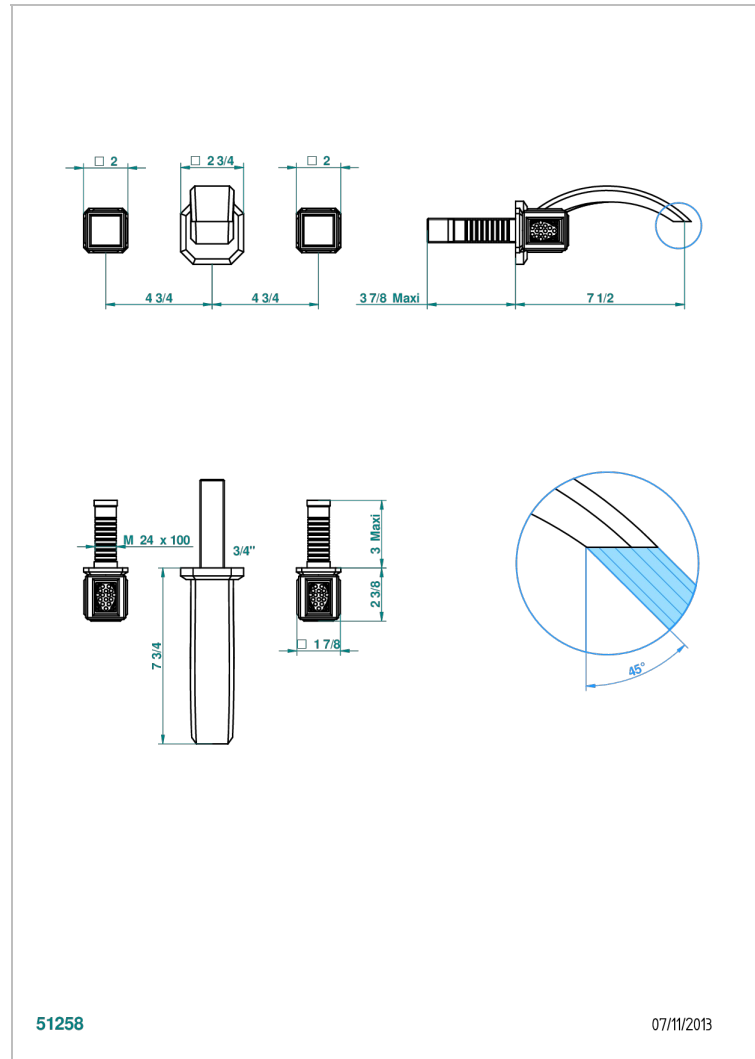

# METROPOLIS BLACK CRYSTAL

A2L-40GBUS

Trim for wall mounted 3-hole lavatory set only

## CHARACTERISTIC

- Métropolis Black crystal
- Trim for wall mounted 3-hole lavatory set only

## RELATED SKU'S

- Ref. G00-40AM/US Rough parts for wall set (one counter clockwise and one clockwise cartridges)