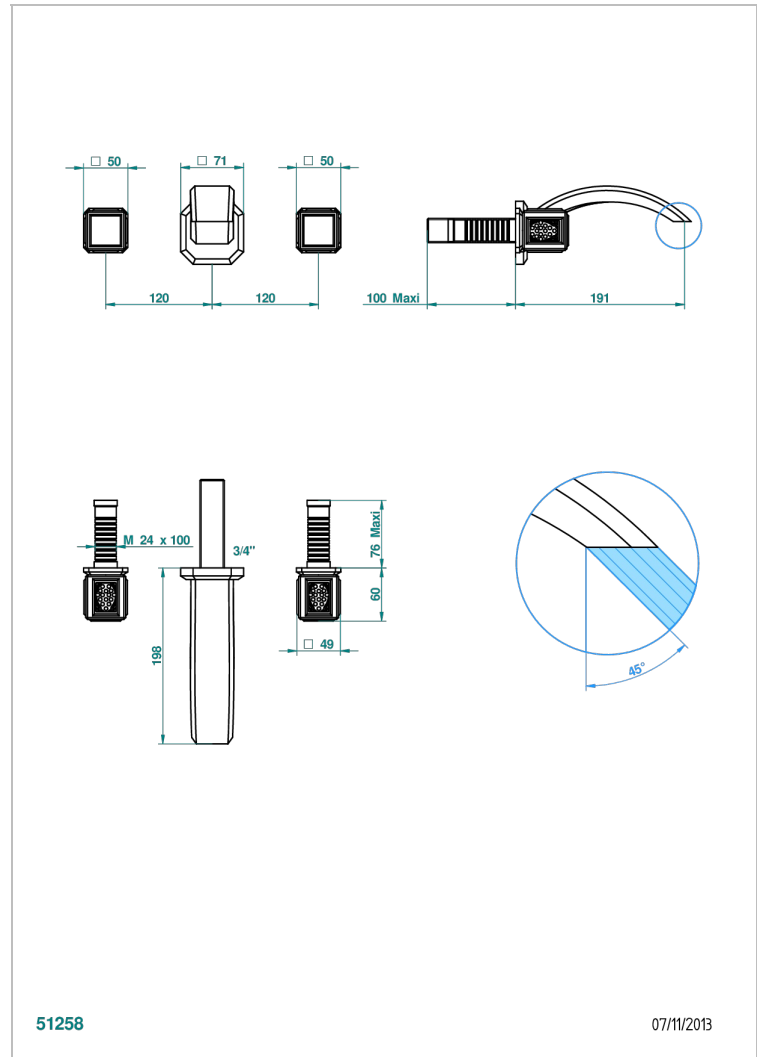

METROPOLIS BLACK CRYSTAL

A2L-40GB

Trim only for wall mounted 3-hole basin mixer

THG[®]
PARIS

CHARACTERISTIC

- Métropolis Black crystal
- Trim only for wall mounted 3-hole basin mixer

RELATED SKU'S

- Ref. G00-40AC Rough parts for wall mounted 3 hole mixer, cross handle version
- Ref. G00-40AM Rough parts for wall mounted 3 hole mixer, lever handle version

AVAILABLE FINITIONS

Antique nickel - H28
Black ceram - D30
Blush PVD - H62
Brass color PVD - H49
Brown bronze color PVD - F33
Gold color PVD - H52

Graphite PVD - H64
Matt Umber PVD - H67
Matt blush PVD - H60
Matt brass color PVD - H50
Matt brown bronze color PVD - F34
Matt chrome - C02