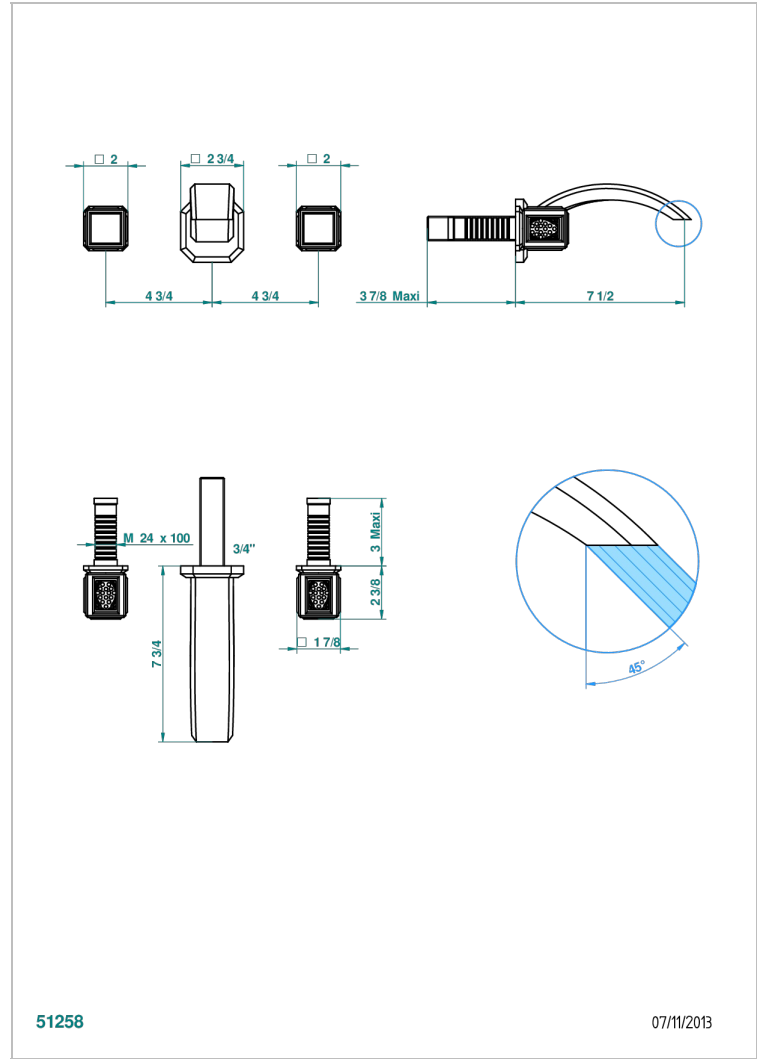

METROPOLIS BLACK CRYSTAL

A2L-40GB

Trim only for wall mounted 3-hole basin mixer

THG[®]
PARIS

CHARACTERISTIC

- Métropolis Black crystal
- Trim only for wall mounted 3-hole basin mixer

RELATED SKU'S

- Ref. G00-40AC Rough parts for wall mounted 3 hole mixer, cross handle version
- Ref. G00-40AM Rough parts for wall mounted 3 hole mixer, lever handle version

AVAILABLE FINITIONS

Antique nickel - H28
Black ceram - D30
Blush PVD - H62
Brass color PVD - H49
Brown bronze color PVD - F33
Gold color PVD - H52

Graphite PVD - H64
Matt Umber PVD - H67
Matt blush PVD - H60
Matt brass color PVD - H50
Matt brown bronze color PVD - F34
Matt chrome - C02