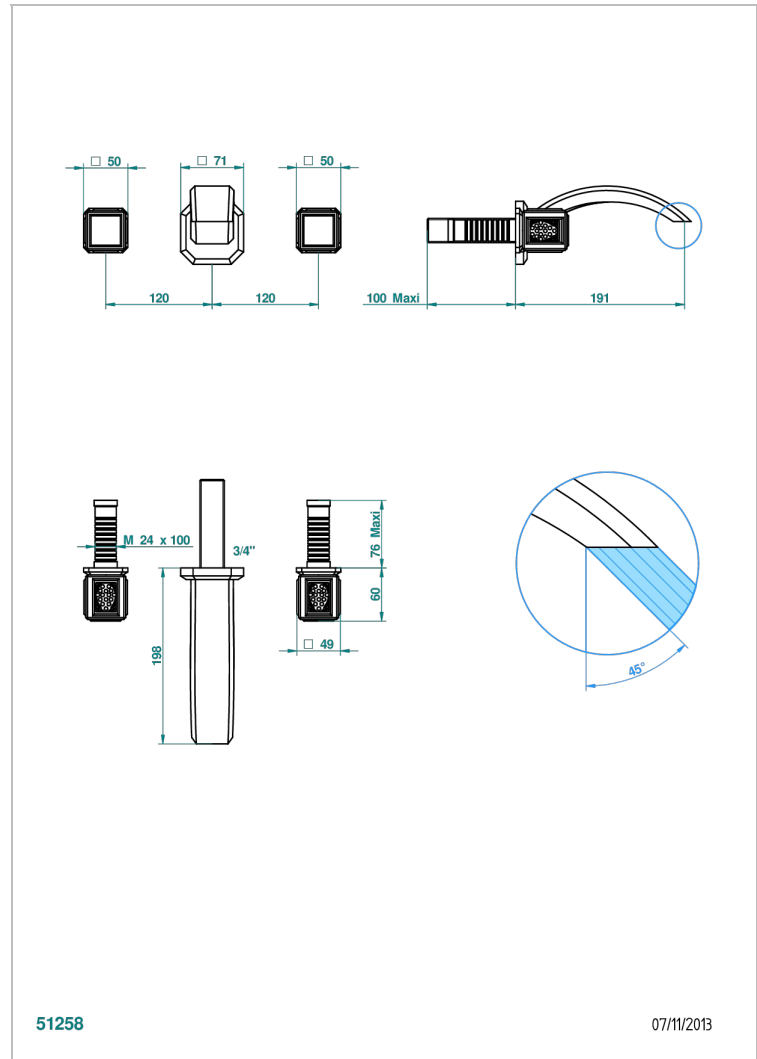

METROPOLIS BLACK CRYSTAL

A2L-40GB

Trim only for wall mounted 3-hole basin mixer

51258

07/11/2013

CHARACTERISTIC

- Métropolis Black crystal
- Trim only for wall mounted 3-hole basin mixer

RELATED SKU'S

- Ref. G00-40AC Rough parts for wall mounted 3 hole mixer, cross handle version
- Ref. G00-40AM Rough parts for wall mounted 3 hole mixer, lever handle version

AVAILABLE FINITIONS

Antique nickel - H28
Black ceram - D30
Blush PVD - H62
Brass color PVD - H49
Brown bronze color PVD - F33
Gold color PVD - H52