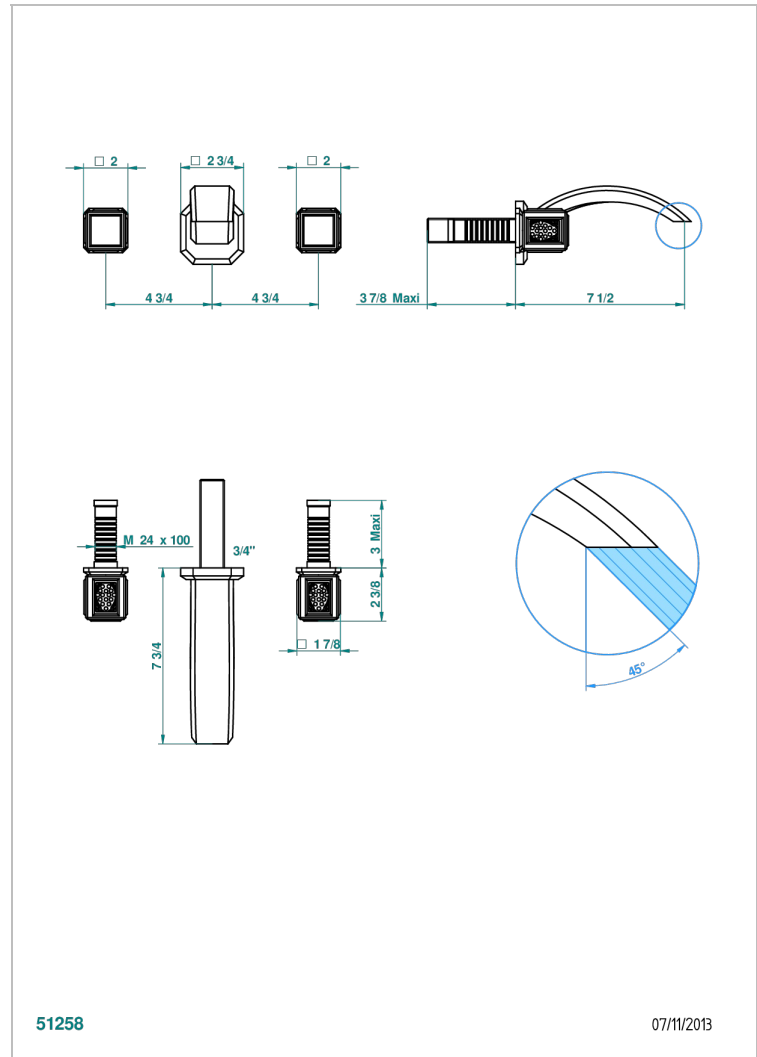

# METROPOLIS BLACK CRYSTAL

A2L-40GB

Trim only for wall mounted 3-hole basin mixer

THG<sup>®</sup>  
PARIS

## CHARACTERISTIC

- Métropolis Black crystal
- Trim only for wall mounted 3-hole basin mixer

## RELATED SKU'S

- Ref. G00-40AC Rough parts for wall mounted 3 hole mixer, cross handle version
- Ref. G00-40AM Rough parts for wall mounted 3 hole mixer, lever handle version