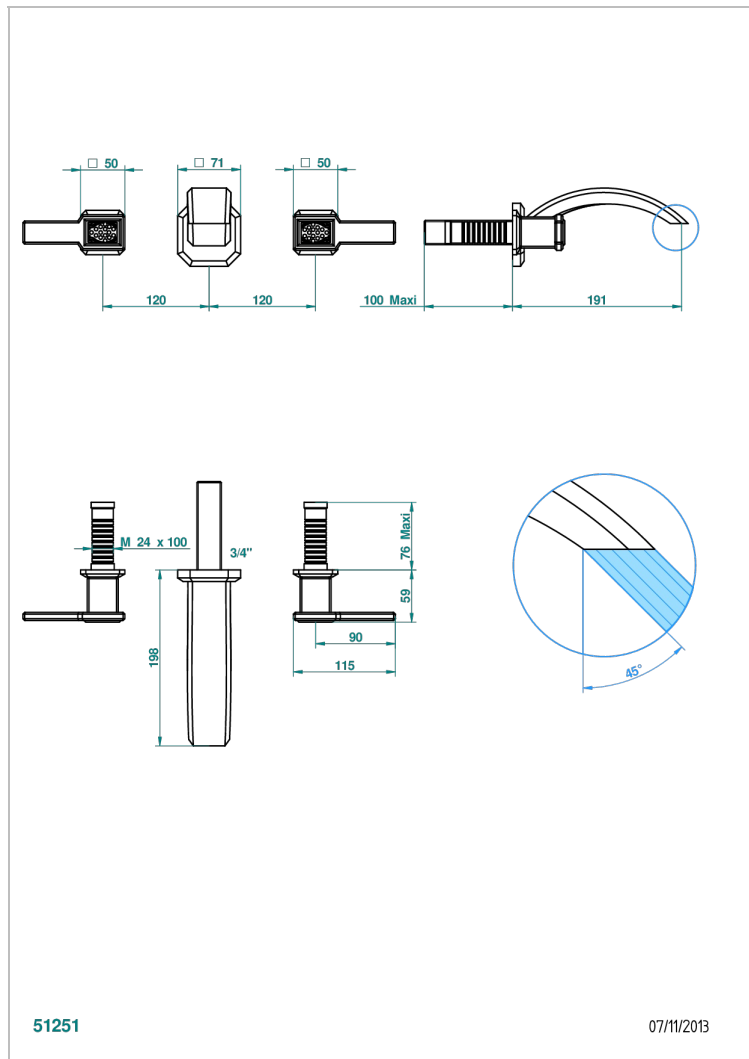

METROPOLIS CLEAR CRYSTAL WITH LEVER HANDLES

A2B-41GB

Trim for wall mounted 3-hole bath set only

CHARACTERISTIC

- Métropolis Clear crystal with lever handles
- Trim for wall mounted 3-hole bath set only

RELATED SKU'S

- Ref. G00-40AM/US Rough parts for wall set (one counter clockwise and one clockwise cartridges)

AVAILABLE FINITIONS

Black ceram - D30
Blush PVD - H62
Brass color PVD - H49
Brown bronze color PVD - F33
Chrome polished - A02
Chrome polished / gold polished - G02