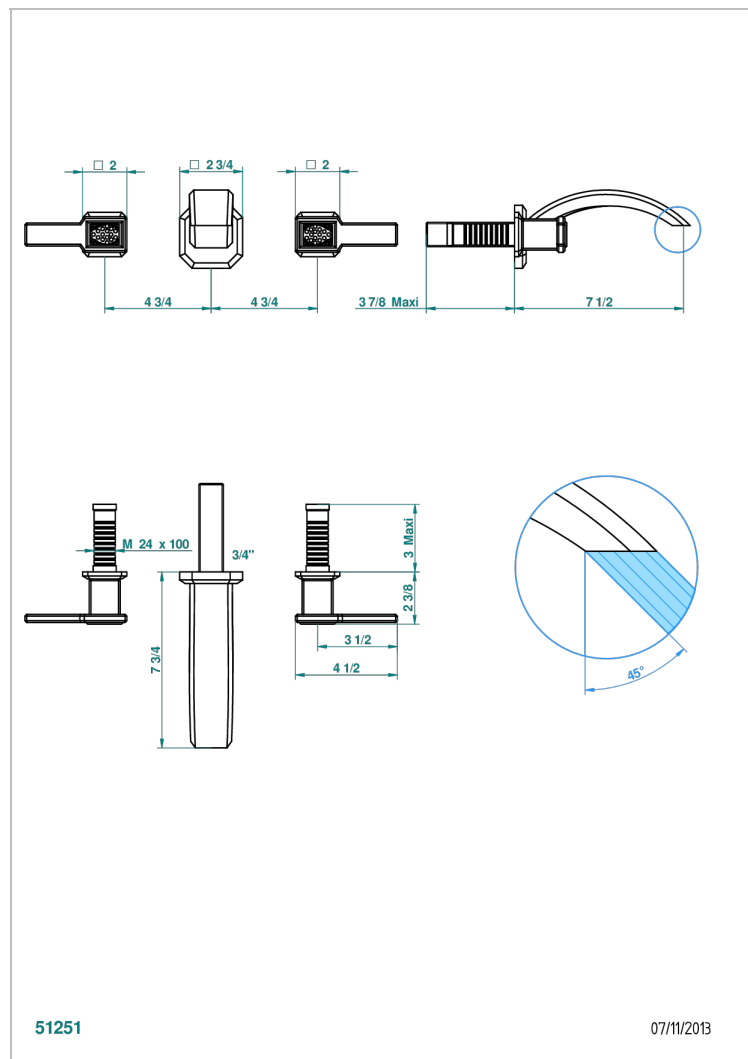

METROPOLIS CLEAR CRYSTAL WITH LEVER HANDLES

A2B-41GB

Trim for wall mounted 3-hole bath set only

CHARACTERISTIC

- Métropolis Clear crystal with lever handles
- Trim for wall mounted 3-hole bath set only

RELATED SKU'S

- Ref. G00-40AM/US Rough parts for wall set (one counter clockwise and one clockwise cartridges)

AVAILABLE FINITIONS

Black ceram - D30

Blush PVD - H62

Brass color PVD - H49

Brown bronze color PVD - F33

Chrome polished - A02