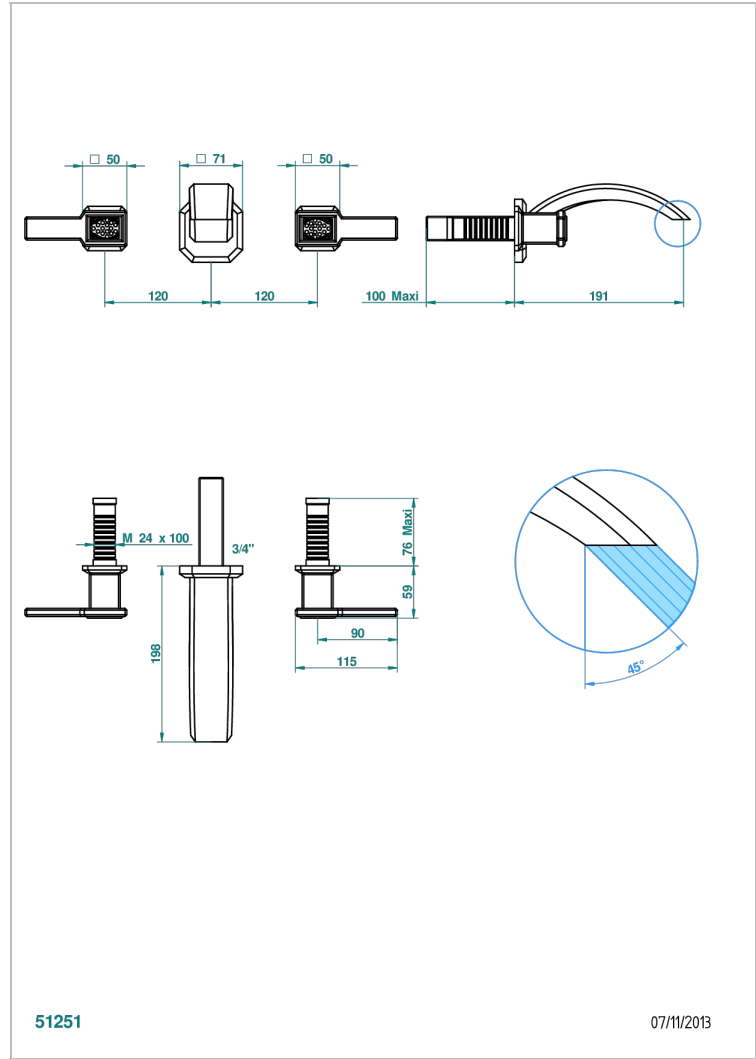

# METROPOLIS CRISTAL CLARO CON MANETAS

A2B-41GB

Trim only for wall mounted 3-hole bath mixer

THG<sup>®</sup>  
PARIS

## CARACTERÍSTICAS

- Métropolis cristal claro con manetas
- Trim only for wall mounted 3-hole bath mixer

## PRODUCTOS RELACIONADOS

- Ref. G00-40AC Rough parts for wall mounted 3 hole mixer, cross handle version
- Ref. G00-40AM Rough parts for wall mounted 3 hole mixer, lever handle version