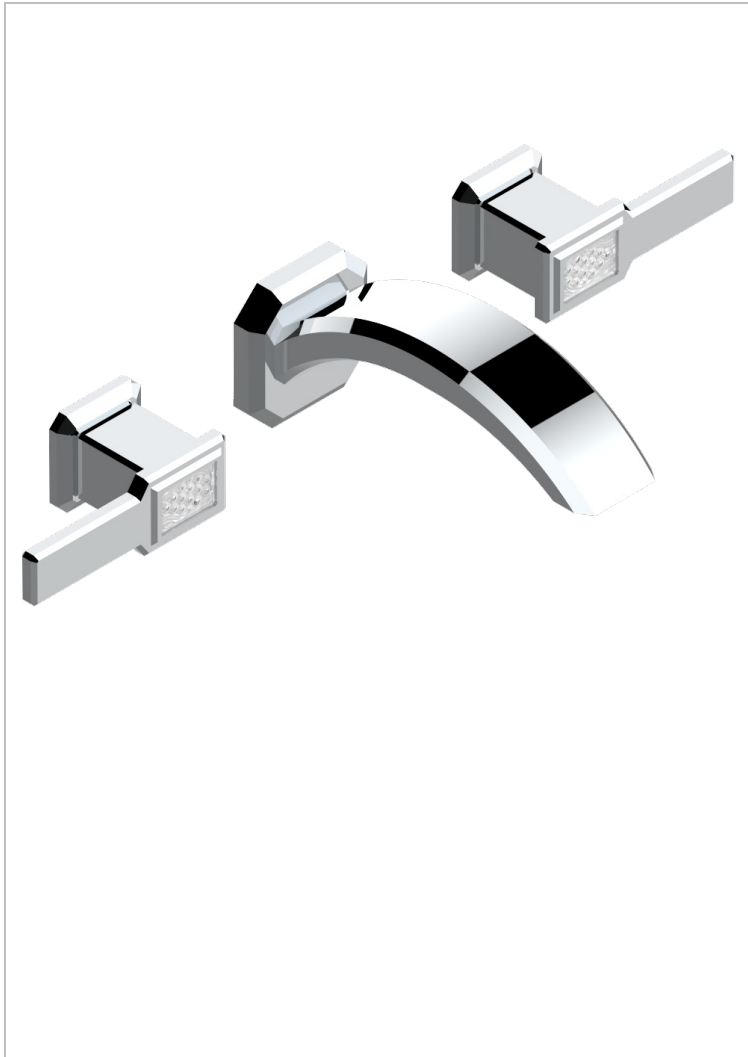

# METROPOLIS CLEAR CRYSTAL WITH LEVER

A2B-41GB

Trim only for wall mounted 3-hole bath mixer

THG<sup>®</sup>  
PARIS

## CHARACTERISTIC

- Métropolis Clear crystal with lever
- Trim only for wall mounted 3-hole bath mixer

## RELATED SKU'S

- Ref. G00-40AC Rough parts for wall mounted 3 hole mixer, cross handle version
- Ref. G00-40AM Rough parts for wall mounted 3 hole mixer, lever handle version

## AVAILABLE FINITIONS

Antique nickel - H28  
Black ceram - D30  
Blush PVD - H62  
Brass color PVD - H49  
Brown bronze color PVD - F33  
Gold color PVD - H52

Graphite PVD - H64  
Matt Umber PVD - H67  
Matt blush PVD - H60  
Matt brass color PVD - H50  
Matt brown bronze color PVD - F34  
Matt chrome - C02