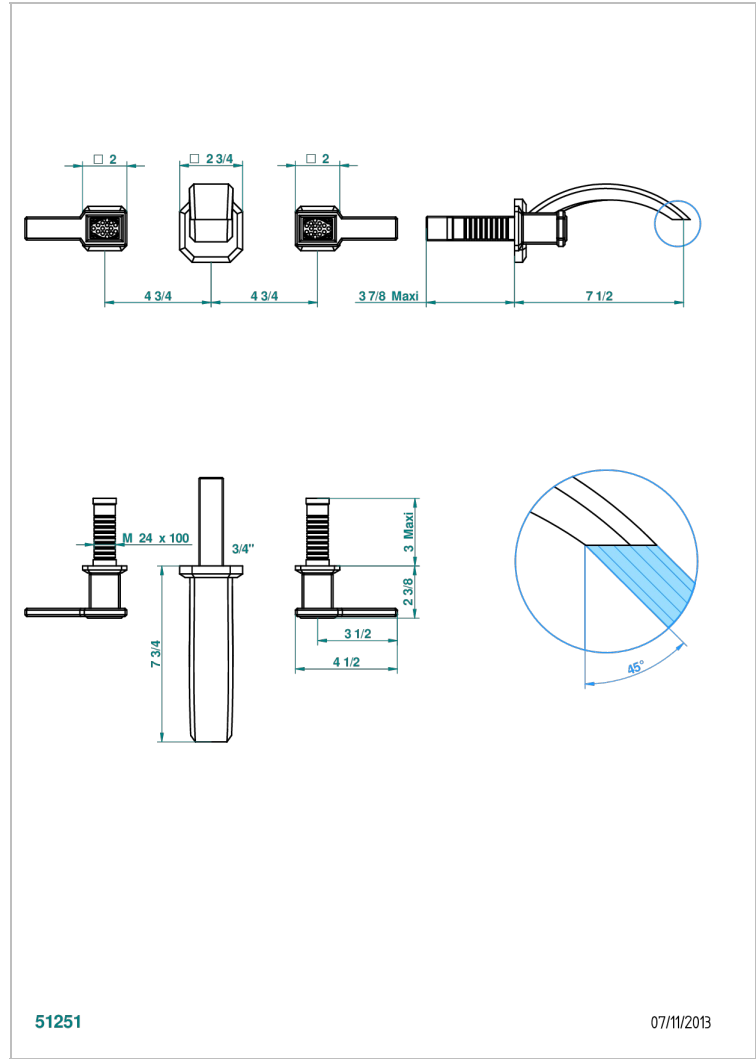

METROPOLIS CRISTAL CLARO CON MANETAS

A2B-41GB

Trim only for wall mounted 3-hole bath mixer

THG[®]
PARIS

CARACTERÍSTICAS

- Métropolis cristal claro con manetas
- Trim only for wall mounted 3-hole bath mixer

PRODUCTOS RELACIONADOS

- Ref. G00-40AC Rough parts for wall mounted 3 hole mixer, cross handle version
- Ref. G00-40AM Rough parts for wall mounted 3 hole mixer, lever handle version

ACABADOS DISPONIBLES