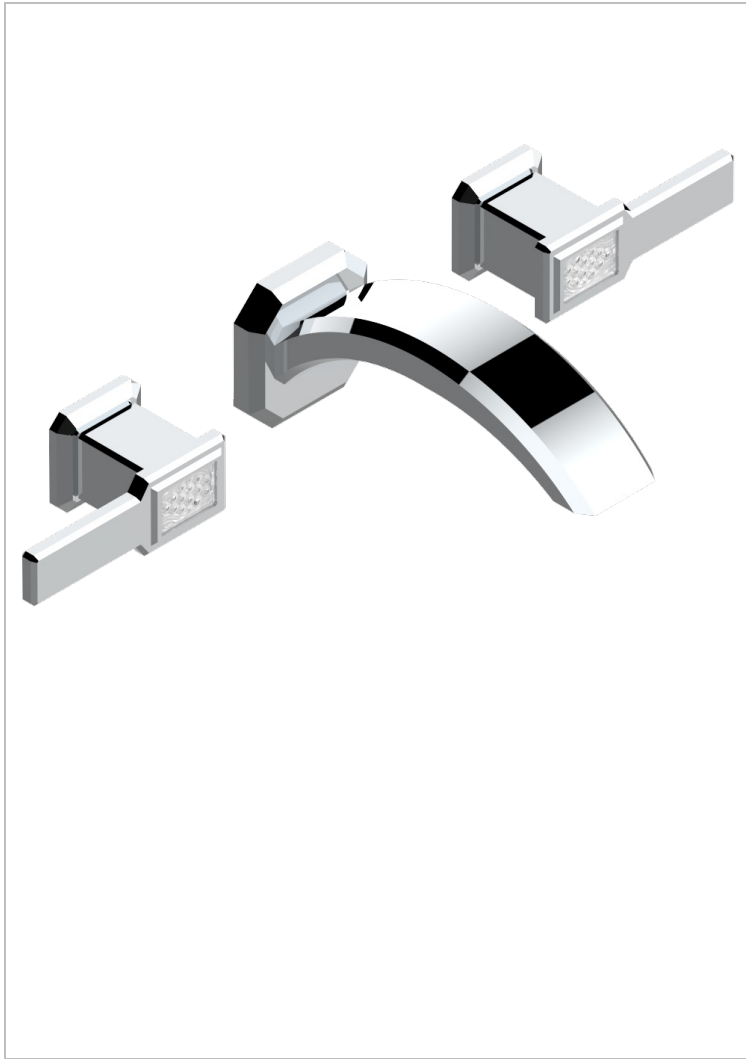

METROPOLIS CRISTAL CLARO CON MANETAS

A2B-41GB

Trim only for wall mounted 3-hole bath mixer

THG[®]
PARIS

CARACTERÍSTICAS

- Métropolis cristal claro con manetas
- Trim only for wall mounted 3-hole bath mixer

PRODUCTOS RELACIONADOS

- Ref. G00-40AC Rough parts for wall mounted 3 hole mixer, cross handle version
- Ref. G00-40AM Rough parts for wall mounted 3 hole mixer, lever handle version

ACABADOS DISPONIBLES

Cerámica negra mate - D30
Cromo - A02
Cromo / dorado - G02
Cromo mate - C02
Dorado - F01
Dorado mate - F07

Dorado pálido - F30
Dorado pálido mate (sin barniz) - F31
Níquel - B01
Níquel mate - C01
Níquel viejo - H28
Pvd blush - H62