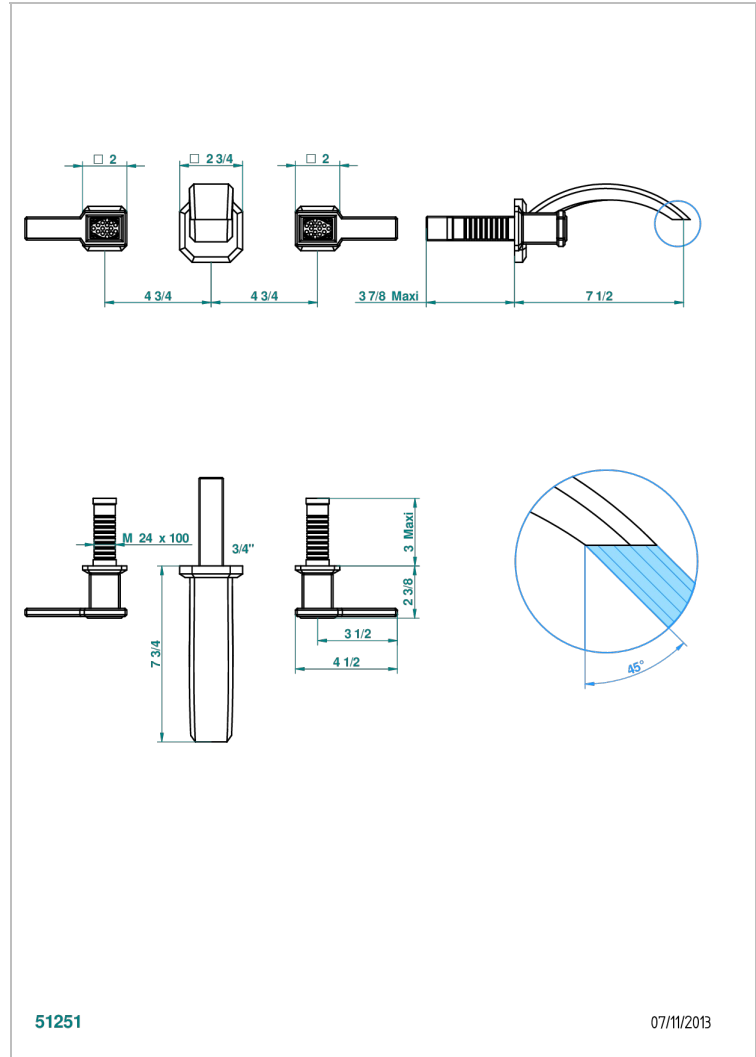

# METROPOLIS CLEAR CRYSTAL WITH LEVER

A2B-41GB

Trim only for wall mounted 3-hole bath mixer

THG<sup>®</sup>  
PARIS

## CHARACTERISTIC

- Métropolis Clear crystal with lever
- Trim only for wall mounted 3-hole bath mixer

## RELATED SKU'S

- Ref. G00-40AC Rough parts for wall mounted 3 hole mixer, cross handle version
- Ref. G00-40AM Rough parts for wall mounted 3 hole mixer, lever handle version