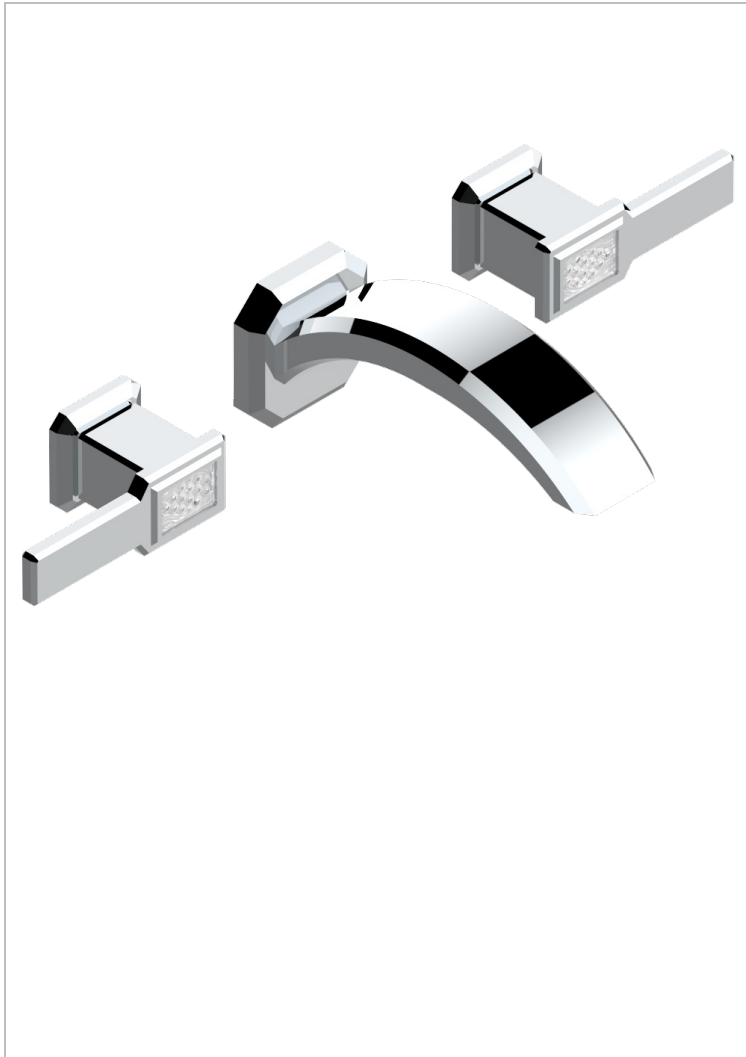

# METROPOLIS CLEAR CRYSTAL WITH LEVER

A2B-41GB

Trim only for wall mounted 3-hole bath mixer

THG<sup>®</sup>  
PARIS

## CHARACTERISTIC

- Métropolis Clear crystal with lever
- Trim only for wall mounted 3-hole bath mixer

## RELATED SKU'S

- Ref. G00-40AC Rough parts for wall mounted 3 hole mixer, cross handle version
- Ref. G00-40AM Rough parts for wall mounted 3 hole mixer, lever handle version

## AVAILABLE FINITIONS

Antique nickel - H28  
Black ceram - D30  
Blush PVD - H62  
Brass color PVD - H49  
Brown bronze color PVD - F33  
Gold color PVD - H52

Graphite PVD - H64  
Matt Umber PVD - H67  
Matt blush PVD - H60  
Matt brass color PVD - H50  
Matt brown bronze color PVD - F34  
Matt chrome - C02