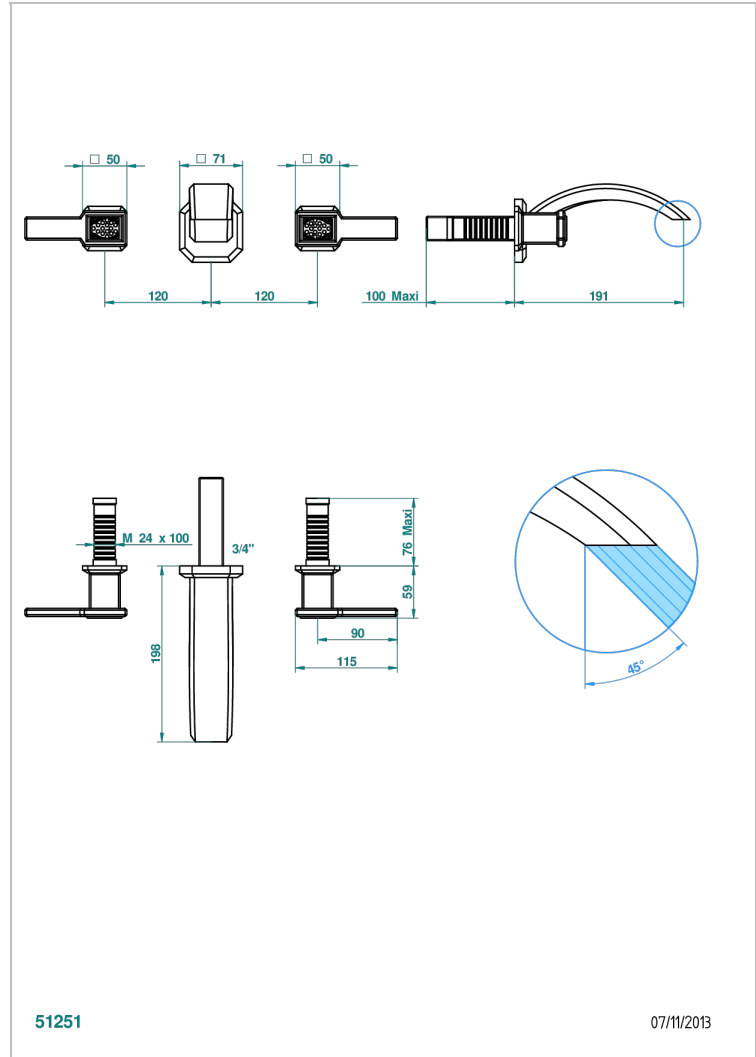

# METROPOLIS CLEAR CRYSTAL WITH LEVER

A2B-41GB

Trim only for wall mounted 3-hole bath mixer

THG<sup>®</sup>  
PARIS

## CHARACTERISTIC

- Métropolis Clear crystal with lever
- Trim only for wall mounted 3-hole bath mixer

## RELATED SKU'S

- Ref. G00-40AC Rough parts for wall mounted 3 hole mixer, cross handle version
- Ref. G00-40AM Rough parts for wall mounted 3 hole mixer, lever handle version