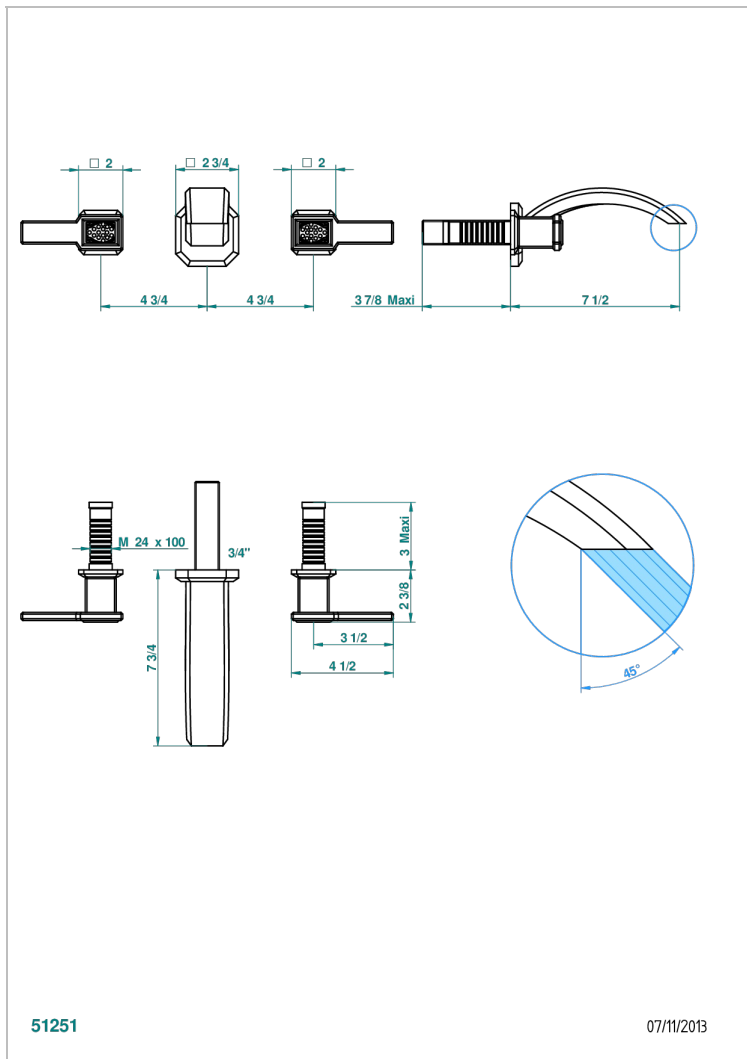

# METROPOLIS CLEAR CRYSTAL WITH LEVER

A2B-41GB

Trim only for wall mounted 3-hole bath mixer

## CHARACTERISTIC

- Métropolis Clear crystal with lever
- Trim only for wall mounted 3-hole bath mixer

## RELATED SKU'S

- Ref. G00-40AC Rough parts for wall mounted 3 hole mixer, cross handle version
- Ref. G00-40AM Rough parts for wall mounted 3 hole mixer, lever handle version