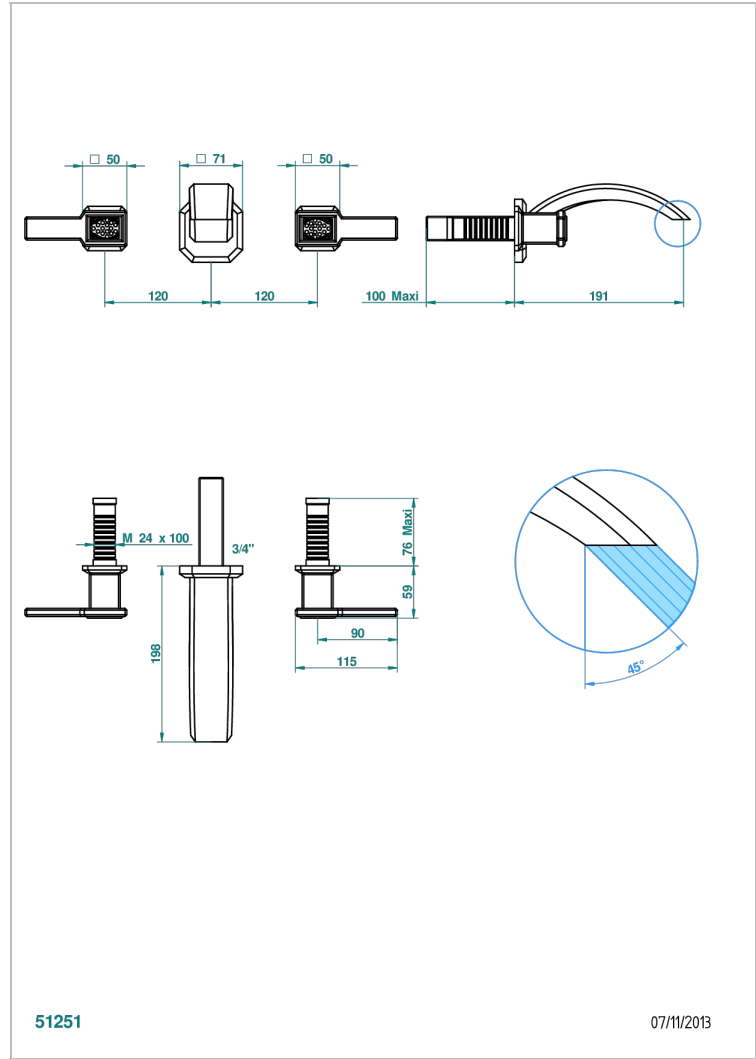

METROPOLIS CLEAR CRYSTAL WITH LEVER HANDLES

A2B-40GBUS

Trim for wall mounted 3-hole lavatory set only

CHARACTERISTIC

- Métropolis Clear crystal with lever handles
- Trim for wall mounted 3-hole lavatory set only

RELATED SKU'S

- Ref. G00-40AM/US Rough parts for wall set (one counter clockwise and one clockwise cartridges)

AVAILABLE FINITIONS

Black ceram - D30
Blush PVD - H62
Brass color PVD - H49
Brown bronze color PVD - F33
Chrome polished - A02
Chrome polished / gold polished - G02

Matt nickel color PVD - H56
Nickel antique / Sovereign - H28
Nickel color PVD - H55
Nickel polished - B01
Soft gold - F30
Soft matt gold - F31

Umber PVD - H66