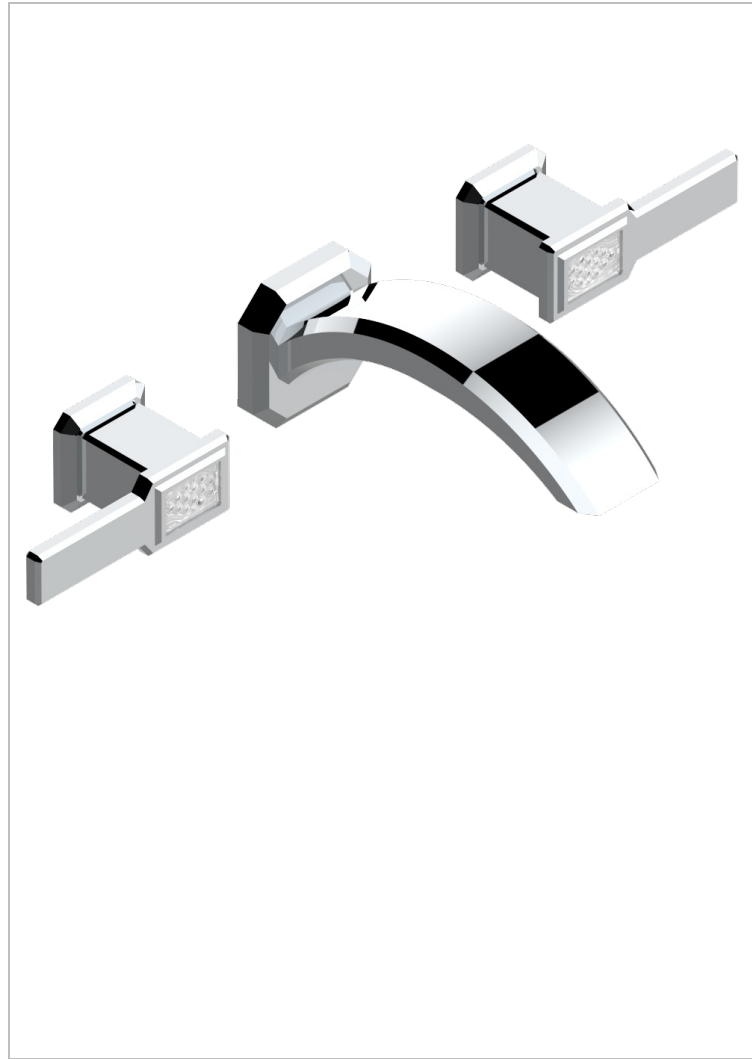

METROPOLIS CLEAR CRYSTAL WITH LEVER HANDLES

A2B-40GBUS

Trim for wall mounted 3-hole lavatory set only

CHARACTERISTIC

- Métropolis Clear crystal with lever handles
- Trim for wall mounted 3-hole lavatory set only

RELATED SKU'S

- Ref. G00-40AM/US Rough parts for wall set (one counter clockwise and one clockwise cartridges)

AVAILABLE FINITIONS

Black ceram - D30
Blush PVD - H62
Brass color PVD - H49
Brown bronze color PVD - F33
Chrome polished - A02
Chrome polished / gold polished - G02

Gold color PVD - H52
Gold mat - F07
Gold polished - F01
Graphite PVD - H64
Matt Umber PVD - H67
Matt blush PVD - H60

Matt brass color PVD - H50
Matt brown bronze color PVD - F34
Matt chrome (American satin) - C02
Matt gold color PVD - H53
Matt graphite PVD - H65
Matt nickel (American satin) - C01

Matt nickel color PVD - H56
Nickel antique / Sovereign - H28
Nickel color PVD - H55
Nickel polished - B01
Soft gold - F30
Soft matt gold - F31

Umber PVD - H66