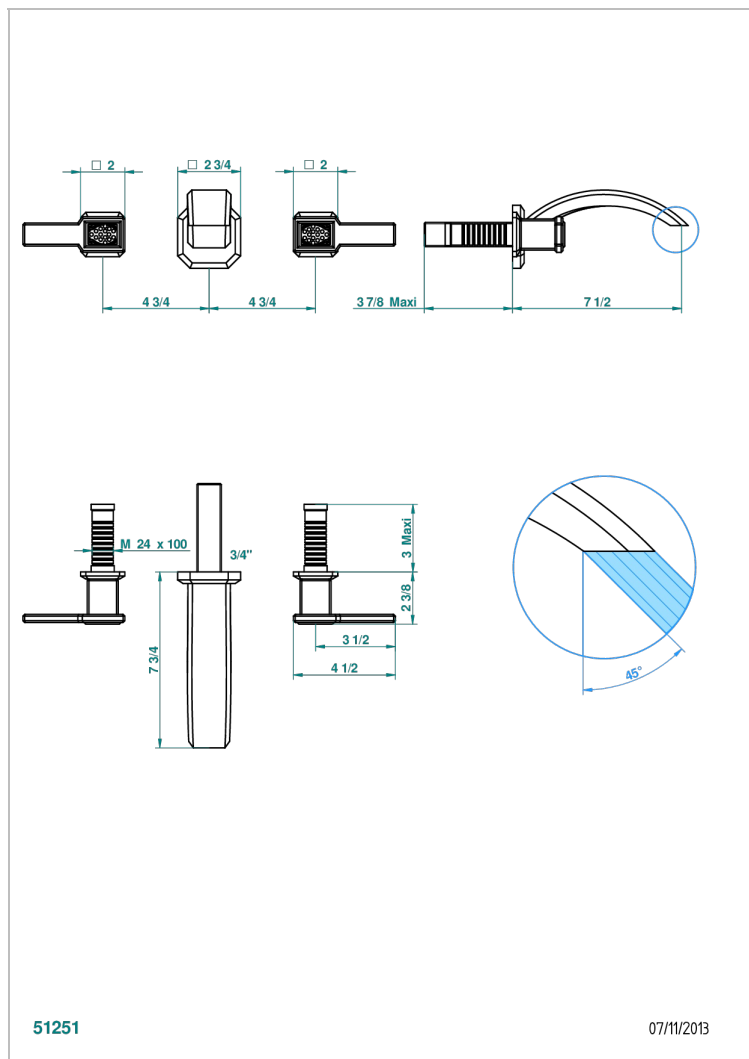

METROPOLIS CLEAR CRYSTAL WITH LEVER HANDLES

A2B-40GBUS

Trim for wall mounted 3-hole lavatory set only

CHARACTERISTIC

- Métropolis Clear crystal with lever handles
- Trim for wall mounted 3-hole lavatory set only

RELATED SKU'S

- Ref. G00-40AM/US Rough parts for wall set (one counter clockwise and one clockwise cartridges)

AVAILABLE FINITIONS

Black ceram - D30
Blush PVD - H62
Brass color PVD - H49
Brown bronze color PVD - F33
Chrome polished - A02
Chrome polished / gold polished - G02

Matt nickel color PVD - H56
Nickel antique / Sovereign - H28
Nickel color PVD - H55
Nickel polished - B01
Soft gold - F30
Soft matt gold - F31

Umber PVD - H66