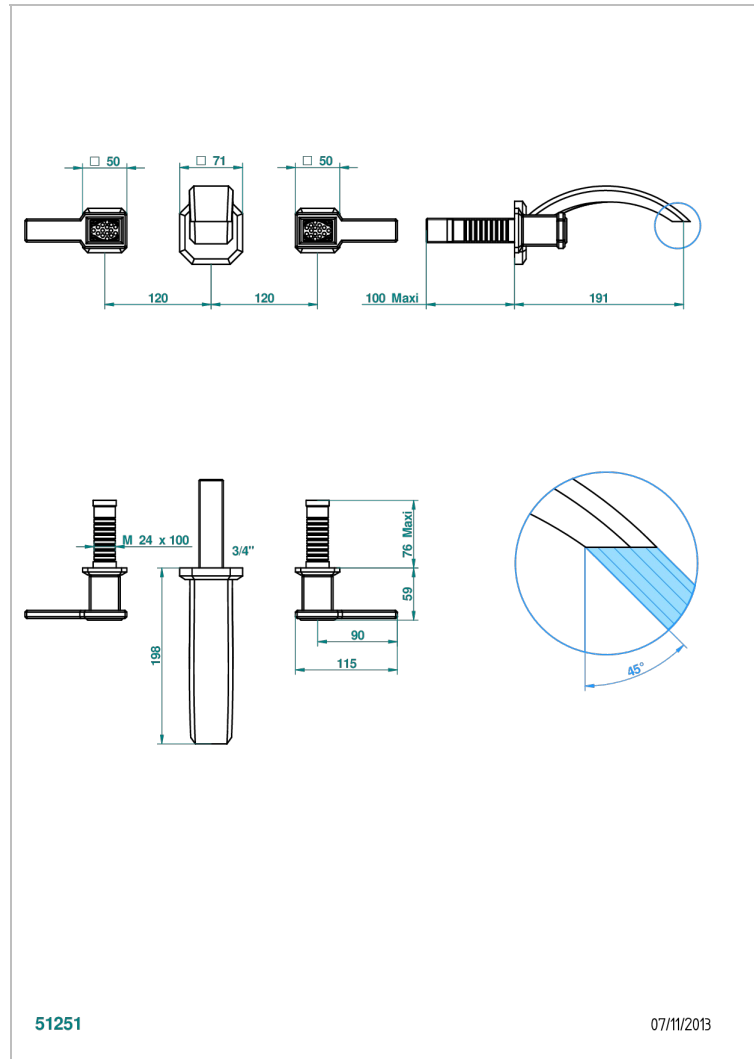

METROPOLIS CLEAR CRYSTAL WITH LEVER

A2B-40GB

Trim only for wall mounted 3-hole basin mixer

THG[®]
PARIS

CHARACTERISTIC

- Métropolis Clear crystal with lever
- Trim only for wall mounted 3-hole basin mixer

RELATED SKU'S

- Ref. G00-40AC Rough parts for wall mounted 3 hole mixer, cross handle version
- Ref. G00-40AM Rough parts for wall mounted 3 hole mixer, lever handle version

AVAILABLE FINITIONS

Antique nickel - H28
Black ceram - D30
Blush PVD - H62
Brass color PVD - H49
Brown bronze color PVD - F33
Gold color PVD - H52