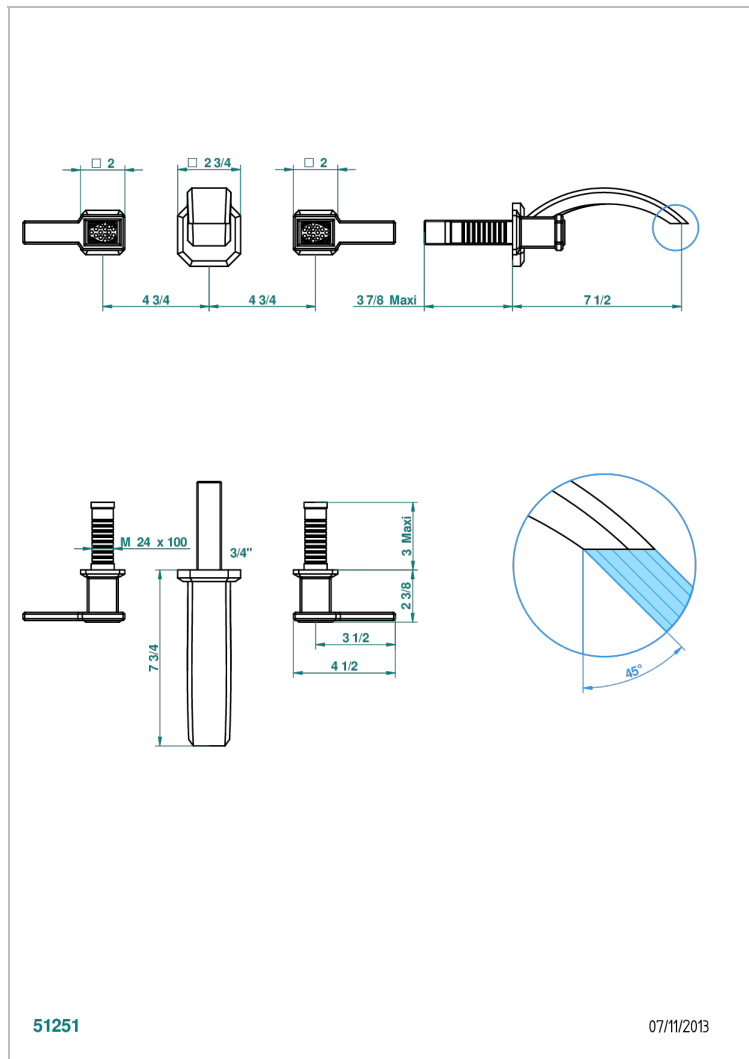

METROPOLIS CLEAR CRYSTAL WITH LEVER

A2B-40GB

Trim only for wall mounted 3-hole basin mixer

CHARACTERISTIC

- Métropolis Clear crystal with lever
- Trim only for wall mounted 3-hole basin mixer

RELATED SKU'S

- Ref. G00-40AC Rough parts for wall mounted 3 hole mixer, cross handle version
- Ref. G00-40AM Rough parts for wall mounted 3 hole mixer, lever handle version

AVAILABLE FINITIONS

Antique nickel - H28
Black ceram - D30
Blush PVD - H62
Brass color PVD - H49
Brown bronze color PVD - F33
Gold color PVD - H52