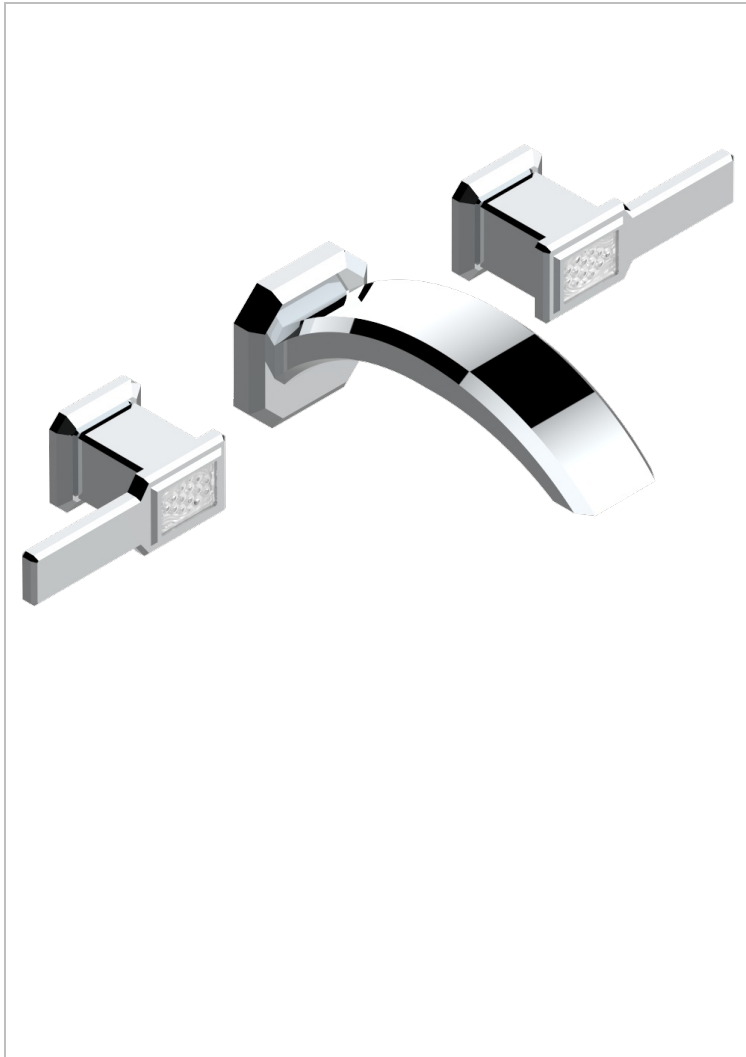

METROPOLIS CLEAR CRYSTAL WITH LEVER

A2B-40GB

Trim only for wall mounted 3-hole basin mixer

THG[®]
PARIS

CHARACTERISTIC

- Métropolis Clear crystal with lever
- Trim only for wall mounted 3-hole basin mixer

RELATED SKU'S

- Ref. G00-40AC Rough parts for wall mounted 3 hole mixer, cross handle version
- Ref. G00-40AM Rough parts for wall mounted 3 hole mixer, lever handle version

AVAILABLE FINITIONS

Antique nickel - H28
Black ceram - D30
Blush PVD - H62
Brass color PVD - H49
Brown bronze color PVD - F33
Gold color PVD - H52

Polished chrome (color finish) - A02
Polished chrome / Polished gold (color finish) - G02
Polished gold (color finish) - F01
Polished nickel - B01
Soft gold - F30
Soft matt gold - F31
Umber PVD - H66