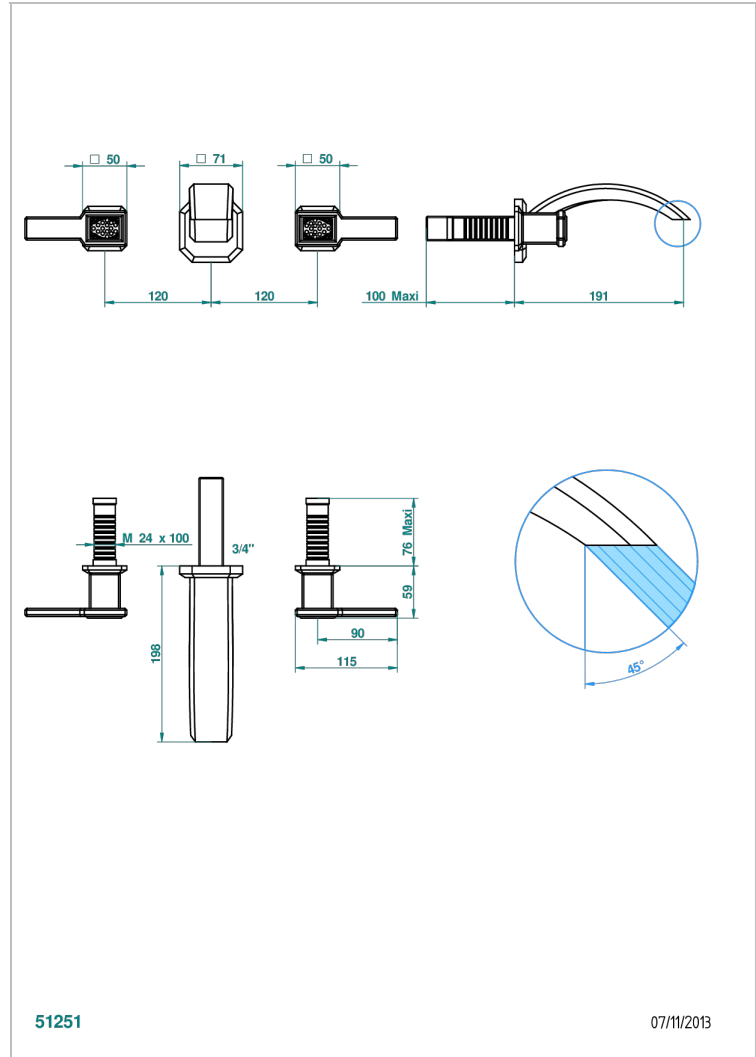

METROPOLIS CLEAR CRYSTAL WITH LEVER

A2B-40GB

Trim only for wall mounted 3-hole basin mixer

THG[®]
PARIS

CHARACTERISTIC

- Métropolis Clear crystal with lever
- Trim only for wall mounted 3-hole basin mixer

RELATED SKU'S

- Ref. G00-40AC Rough parts for wall mounted 3 hole mixer, cross handle version
- Ref. G00-40AM Rough parts for wall mounted 3 hole mixer, lever handle version

AVAILABLE FINITIONS

Antique nickel - H28
Black ceram - D30
Blush PVD - H62
Brass color PVD - H49
Brown bronze color PVD - F33
Gold color PVD - H52