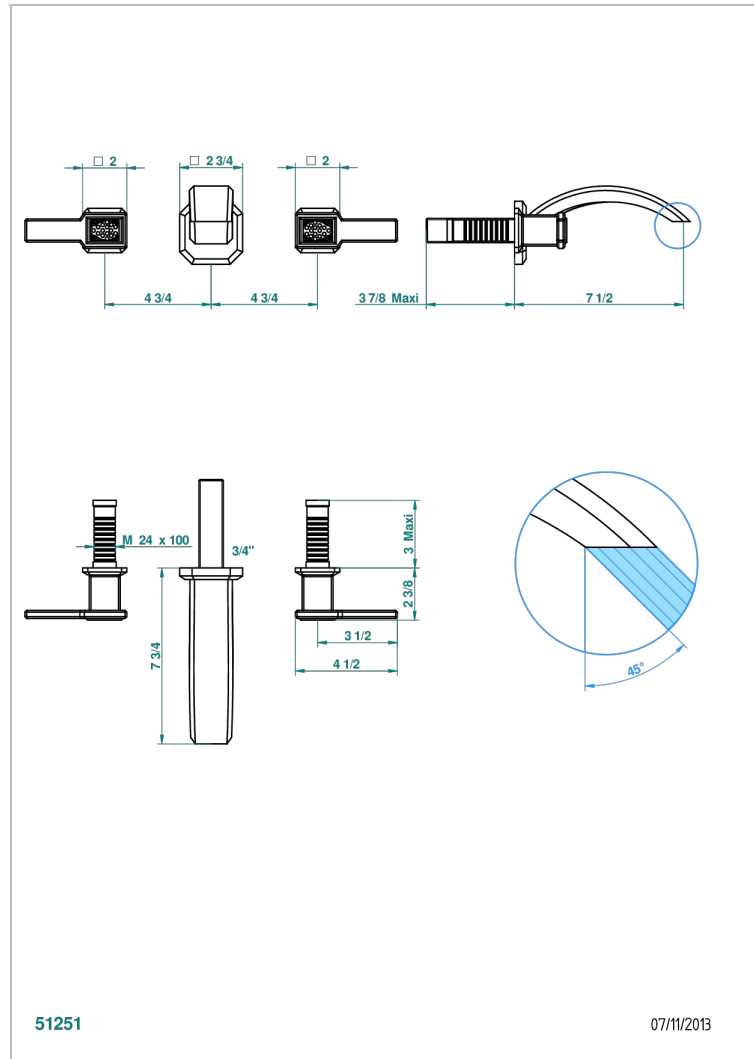

# METROPOLIS CLEAR CRYSTAL WITH LEVER

A2B-40GB

Trim only for wall mounted 3-hole basin mixer

THG<sup>®</sup>  
PARIS

## CHARACTERISTIC

- Métropolis Clear crystal with lever
- Trim only for wall mounted 3-hole basin mixer

## RELATED SKU'S

- Ref. G00-40AC Rough parts for wall mounted 3 hole mixer, cross handle version
- Ref. G00-40AM Rough parts for wall mounted 3 hole mixer, lever handle version