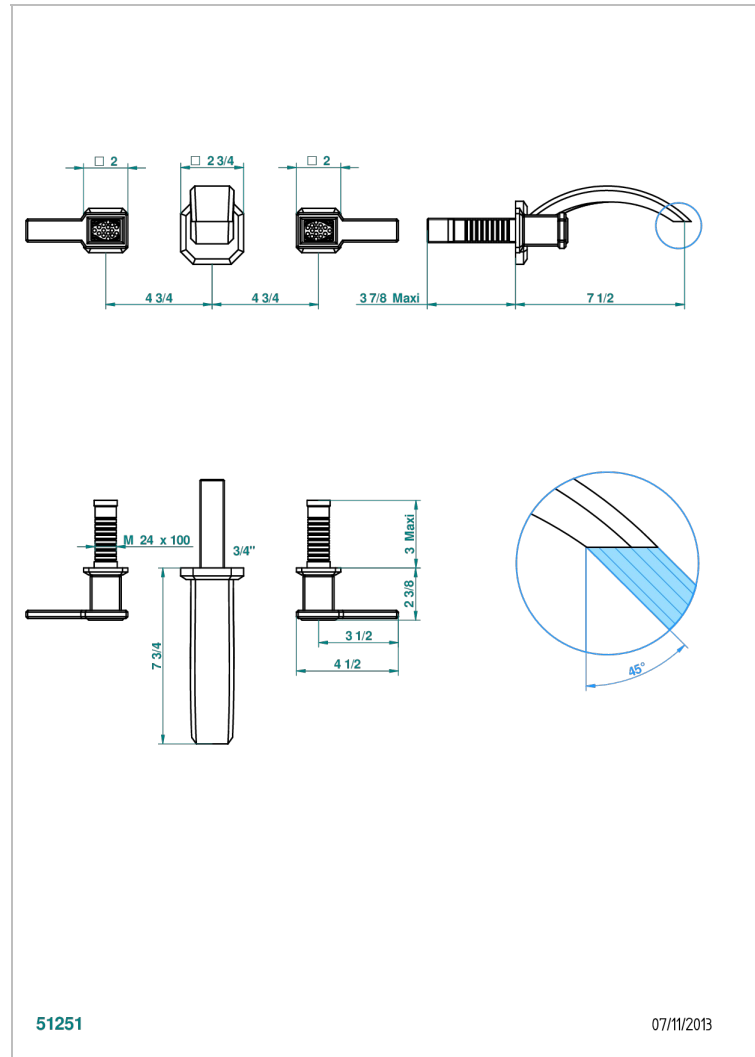

METROPOLIS CLEAR CRYSTAL WITH LEVER

A2B-40GB

Trim only for wall mounted 3-hole basin mixer

THG[®]
PARIS

51251

07/11/2013

CHARACTERISTIC

- Métropolis Clear crystal with lever
- Trim only for wall mounted 3-hole basin mixer

RELATED SKU'S

- Ref. G00-40AC Rough parts for wall mounted 3 hole mixer, cross handle version
- Ref. G00-40AM Rough parts for wall mounted 3 hole mixer, lever handle version

AVAILABLE FINITIONS

Antique nickel - H28
Black ceram - D30
Blush PVD - H62
Brass color PVD - H49
Brown bronze color PVD - F33
Gold color PVD - H52